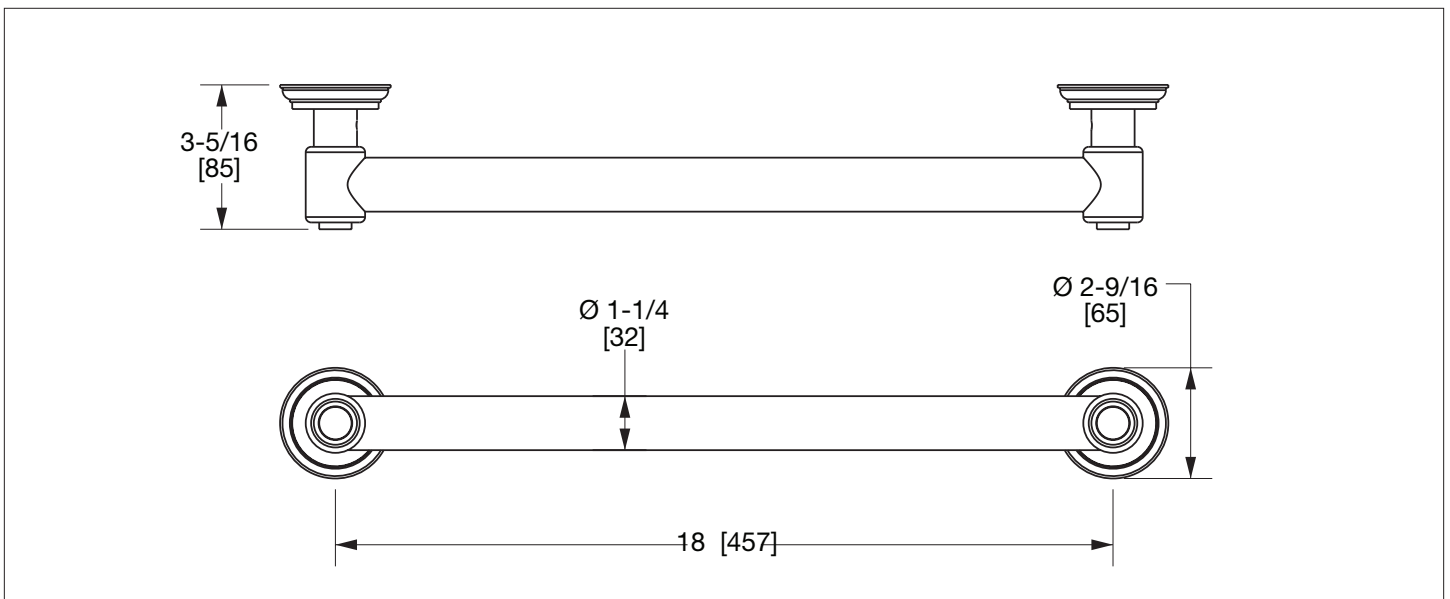

SHERLE WAGNER INTERNATIONAL

KNURLED GRAB BAR WITH STONE INSERT 3695GB-XXXX-XX

PRODUCT FEATURES

- o Available in all Sherle Wagner International finishes
- o Solid brass/bronze construction
- o Contact sales associate for custom lengths
- o Includes mounting hardware
- o Refer to stone chart for standard stone insert, contact sales associate for custom stone options

The measurements shown are for reference only. Products and specifications shown are subject to change without notice.

Rev A