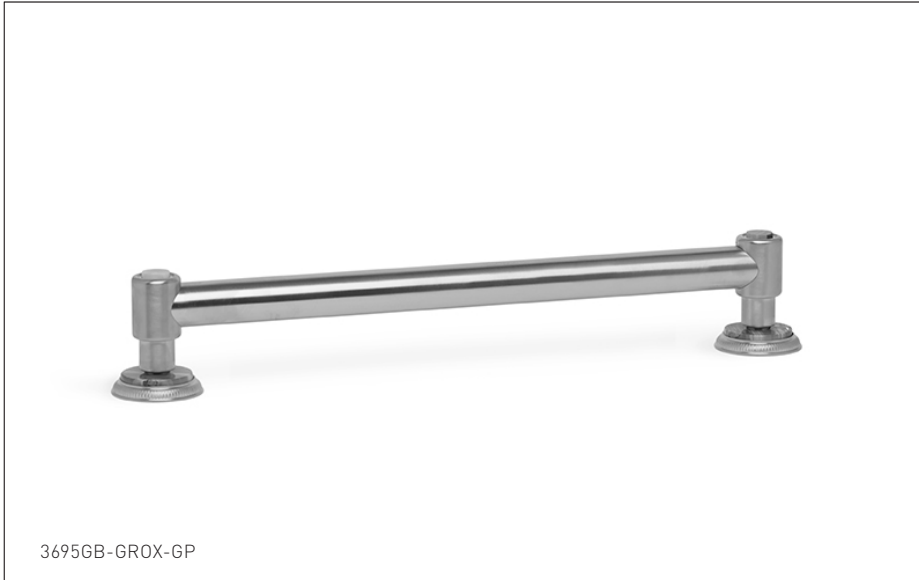

SHERLE WAGNER INTERNATIONAL

KNURLED GRAB BAR WITH STONE INSERT 3695GB-XXXX-XX

PRODUCT FEATURES

- o Available in all Sherle Wagner International finishes
- o Solid brass/bronze construction
- o Contact sales associate for custom lengths
- o Includes mounting hardware
- o Refer to stone chart for standard stone insert, contact sales associate for custom stone options