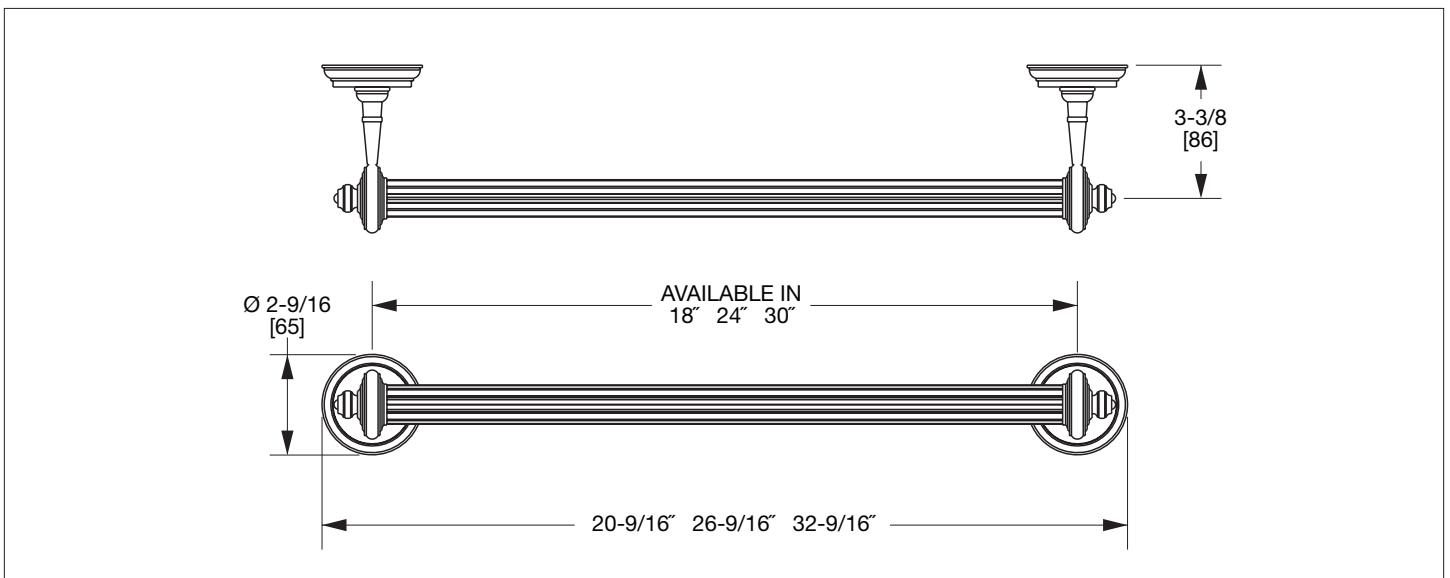

SHERLE WAGNER INTERNATIONAL

KNURLED CRYSTAL FLUTED TOWEL BAR WITH STONE INSERT 3695-XXXX-XXFL-XX

3695-MALA-18FL-GP

PRODUCT FEATURES

- o Available in all Sherle Wagner International finishes
- o Solid brass/bronze construction
- o Available in 18", 24" and 30" lengths
- o Refer to stone chart for standard stone insert, contact sales associate for custom stone options
- o Includes mounting hardware

The measurements shown are for reference only. Products and specifications shown are subject to change without notice.

Rev C