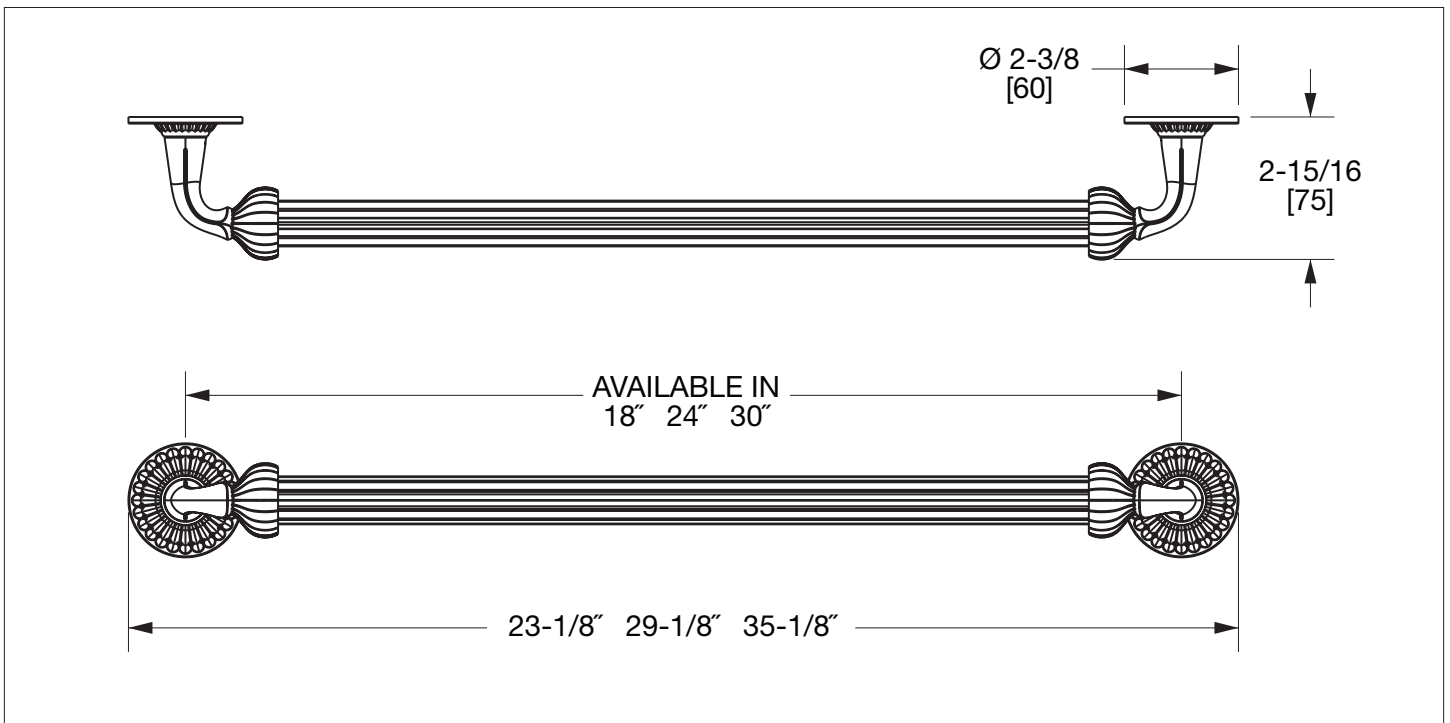

The measurements shown are for reference only. Products and specifications shown are subject to change without notice.

Rev A