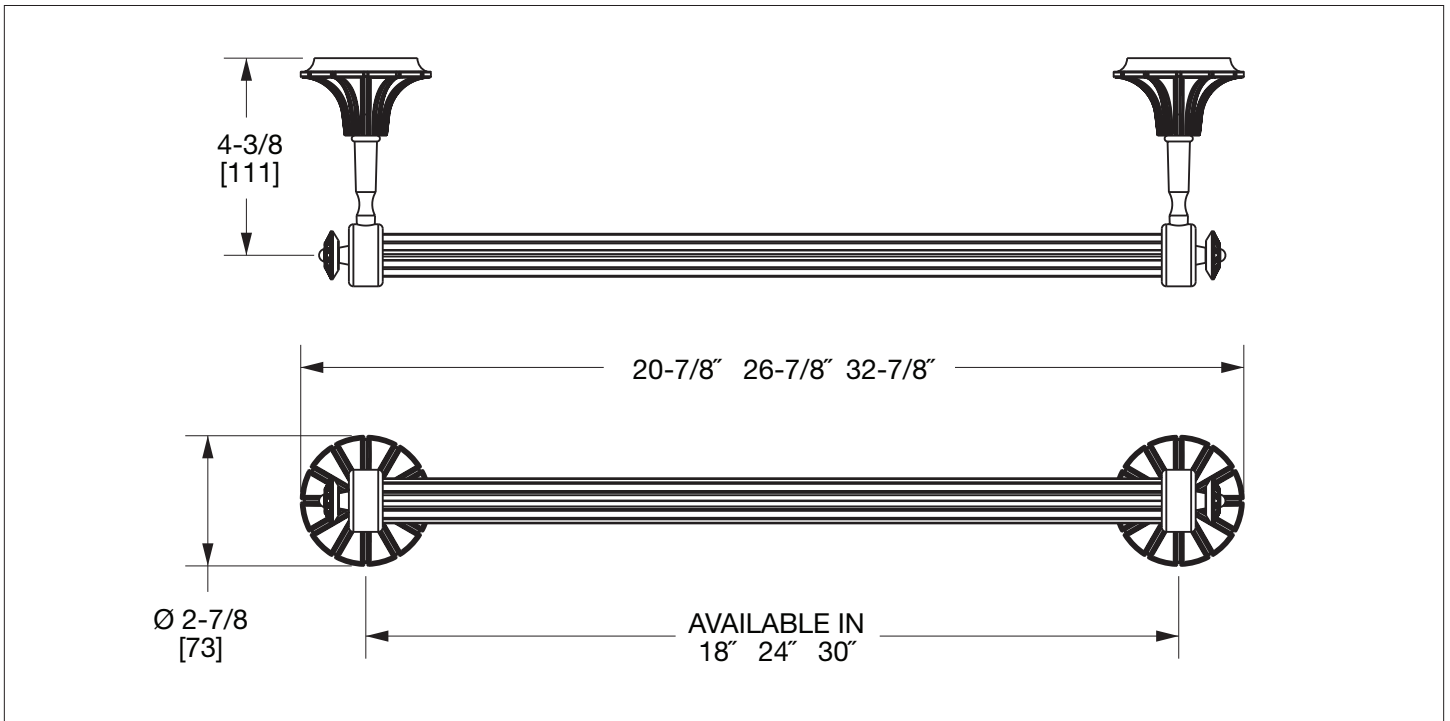

The measurements shown are for reference only. Products and specifications shown are subject to change without notice.

Rev B