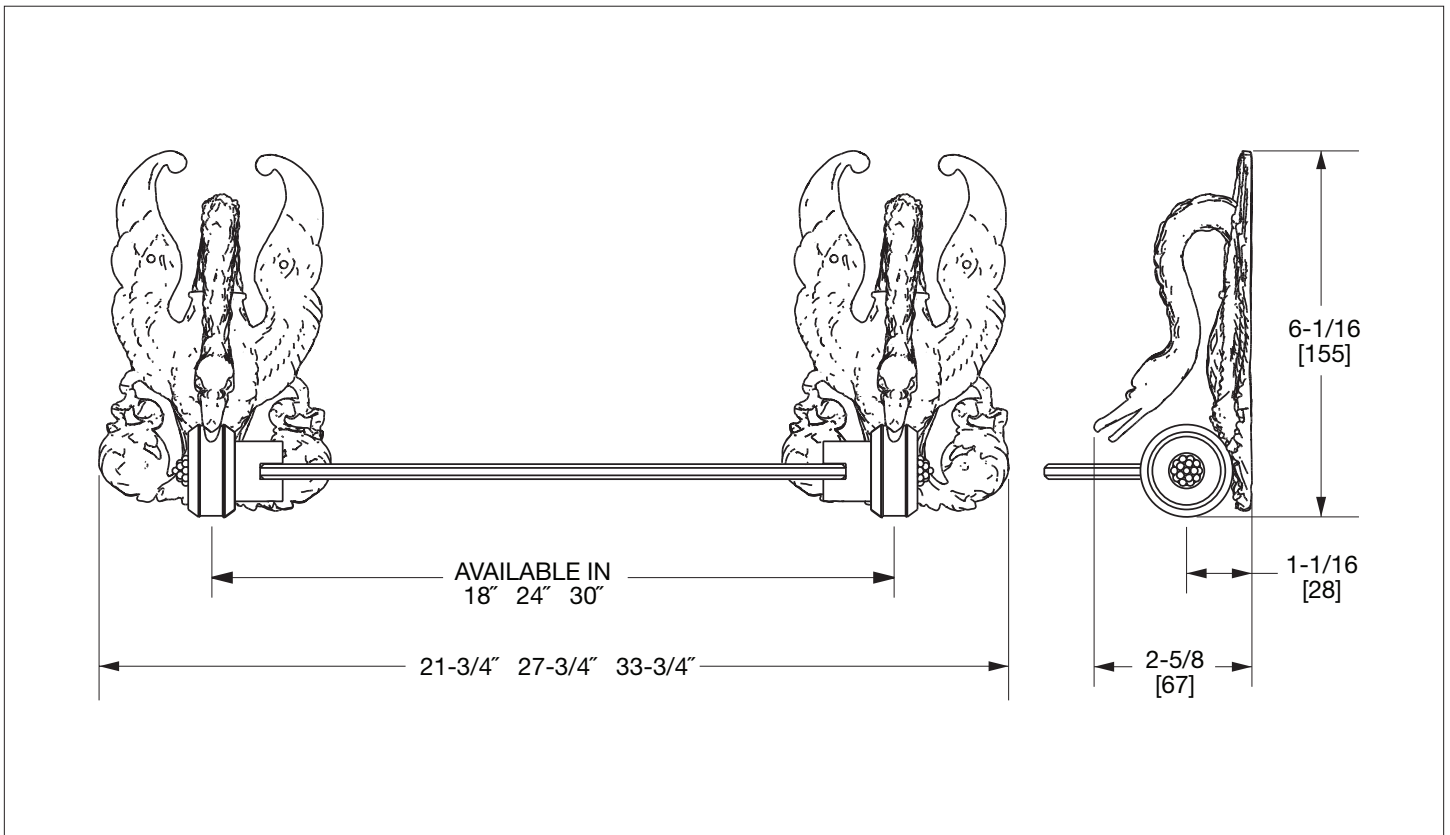

The measurements shown are for reference only. Products and specifications shown are subject to change without notice.

Rev A