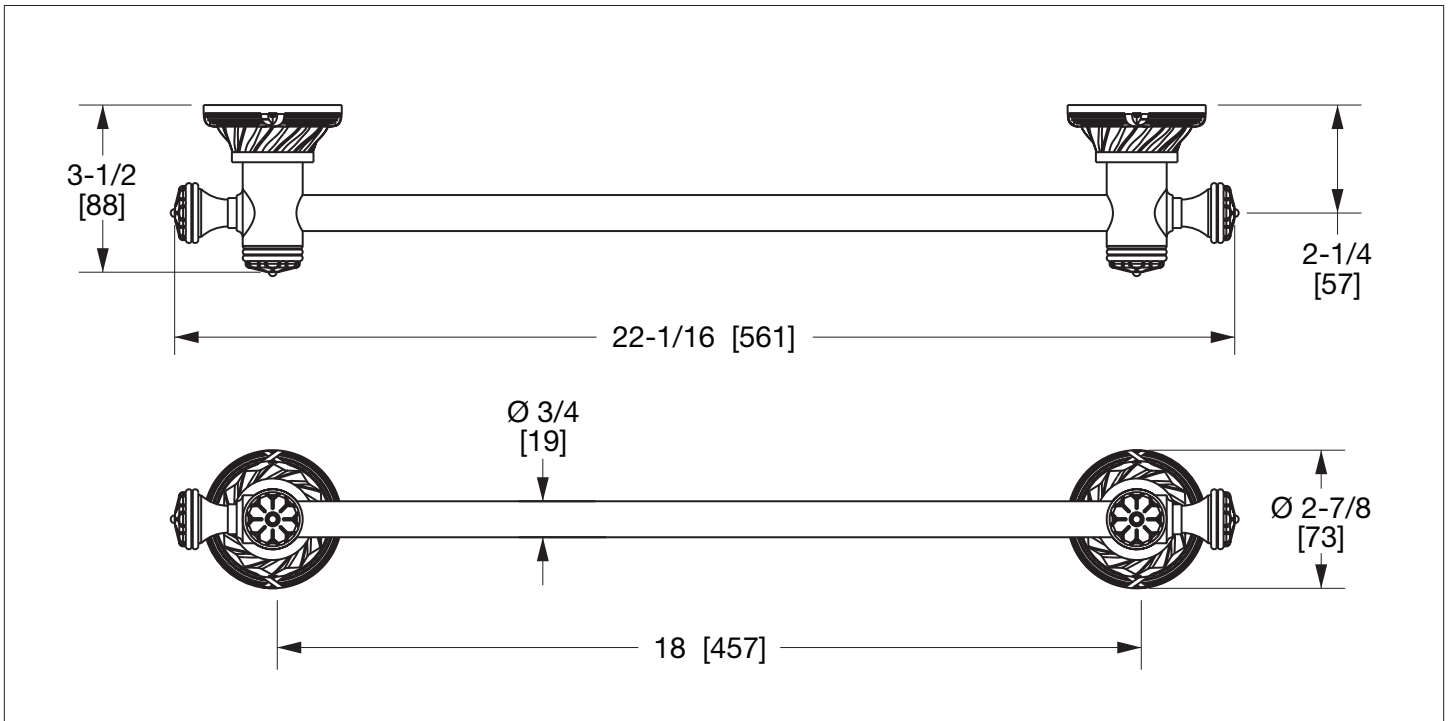

The measurements shown are for reference only. Products and specifications shown are subject to change without notice.

Rev B