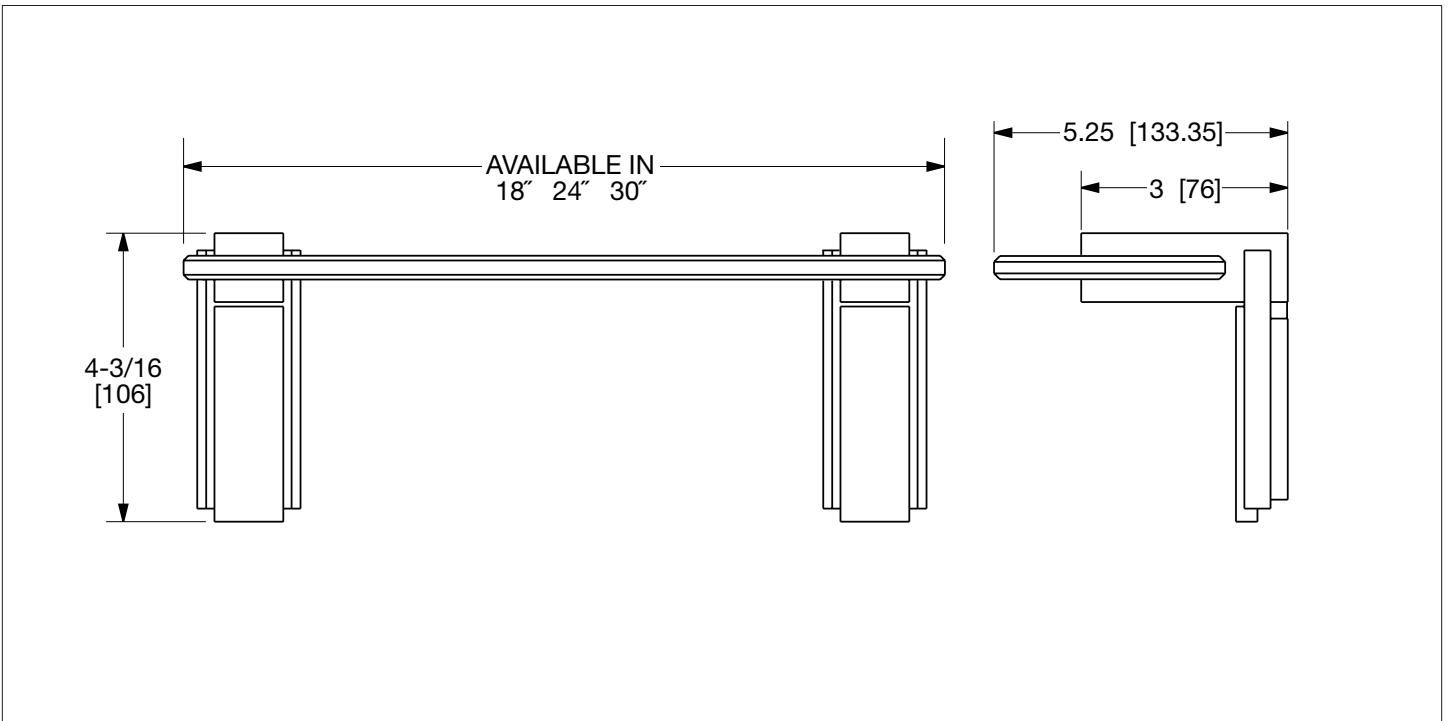

The measurements shown are for reference only. Products and specifications shown are subject to change without notice.

Rev A