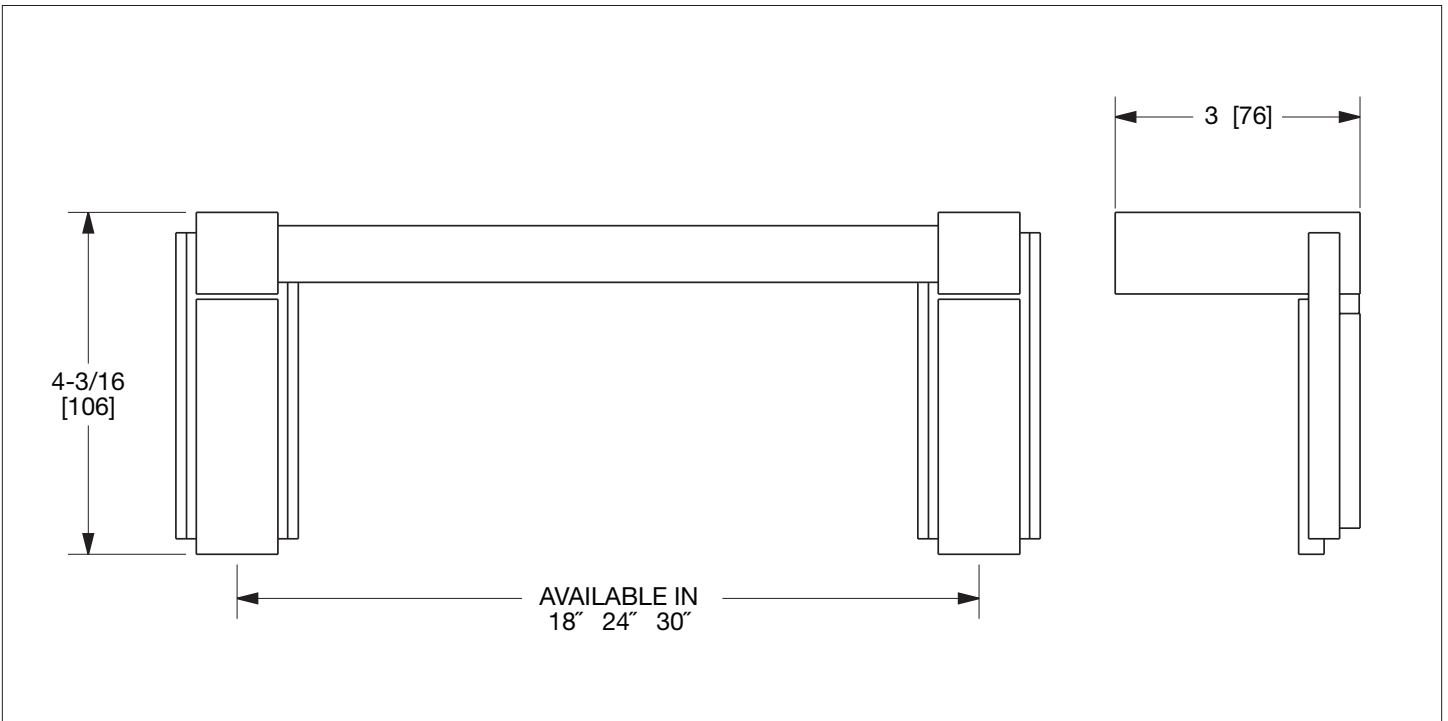

The measurements shown are for reference only. Products and specifications shown are subject to change without notice.

Rev A