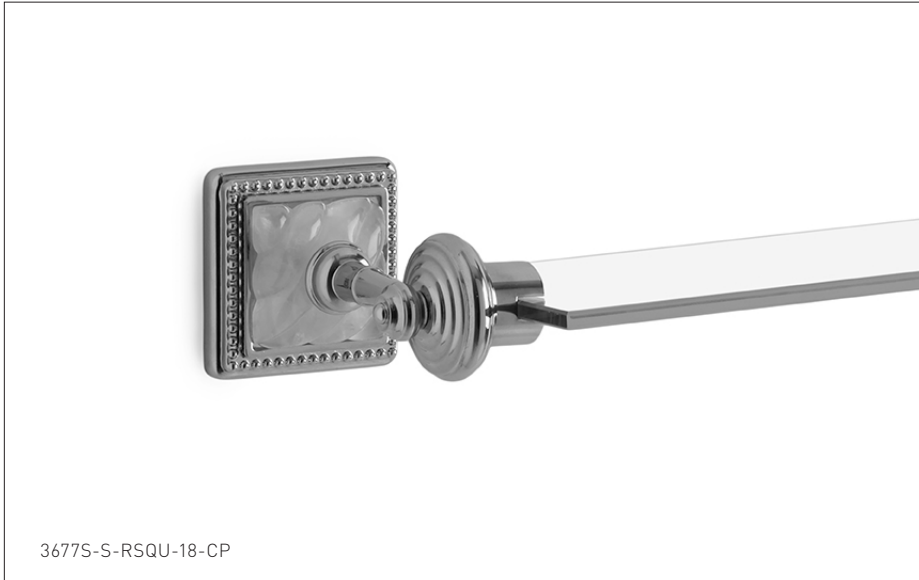

SHERLE WAGNER INTERNATIONAL

PYRAMID GLASS SHELF WITH SEMIPRECIOUS SWIRL INSERT 3677S-S-XXXX-XX-XX

3677S-S-RSQU-18-CP

PRODUCT FEATURES

- o Available in all Sherle Wagner International finishes
- o Solid brass/bronze construction
- o Available in 18", 24" and 30" lengths
- o Refer to stone chart for standard stone insert, contact sales associate for custom stone options
- o Includes mounting hardware

AVAILABLE SEMIPRECIOUS INSERTS

RKCR Rock Crystal	RSQU Rose Quartz	AMET Amethyst
-------------------	------------------	---------------

The measurements shown are for reference only. Products and specifications shown are subject to change without notice.