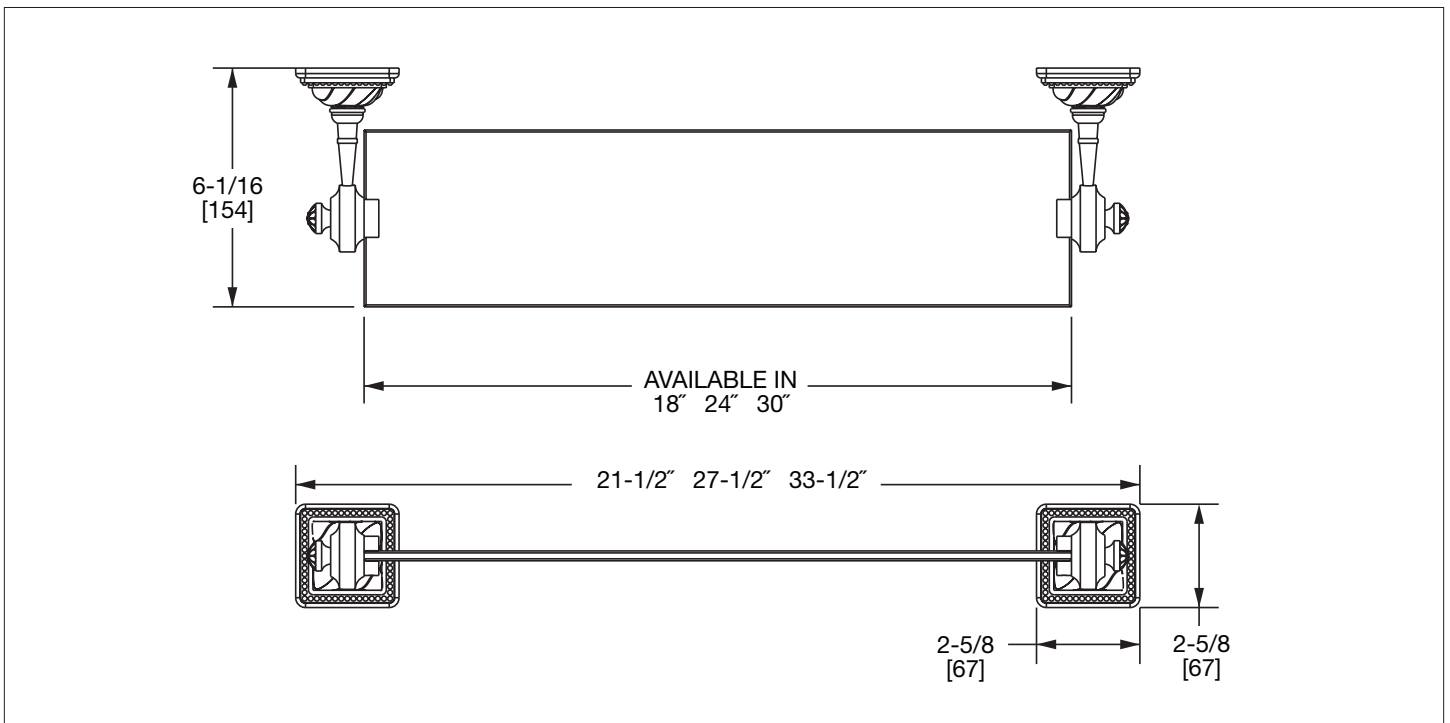

AVAILABLE SEMIPRECIOUS INSERTS

RKCR Rock Crystal	RSQU Rose Quartz	AMET Amethyst

The measurements shown are for reference only. Products and specifications shown are subject to change without notice.

Rev A