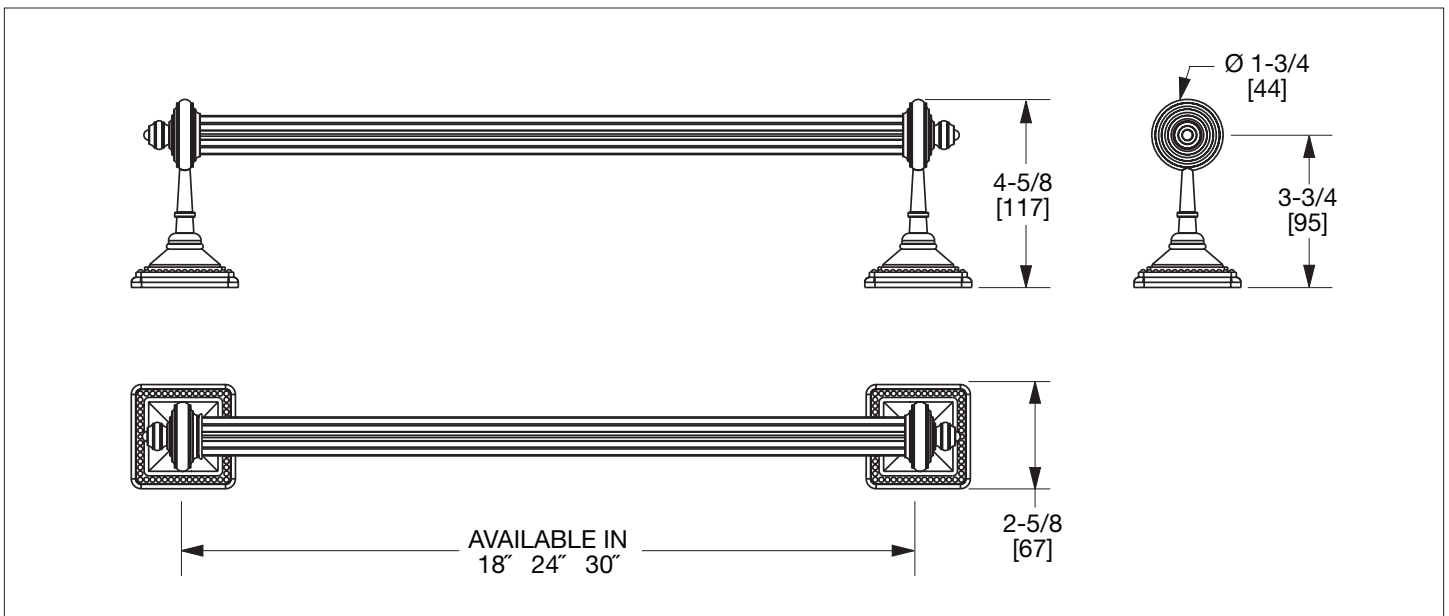

SHERLE WAGNER INTERNATIONAL

PYRAMID CRYSTAL FLUTED TOWEL BAR WITH STONE INSERT 3677P-XXXX-XXFL-XX

3677P-RKCR-18FL-CP

PRODUCT FEATURES

- o Available in all Sherle Wagner International finishes
- o Solid brass/bronze construction
- o Available in 18", 24" and 30" lengths
- o Hand crafted
- o Refer to stone chart for standard stone insert, contact sales associate for custom stone options
- o Includes mounting hardware

The measurements shown are for reference only. Products and specifications shown are subject to change without notice.

Rev A