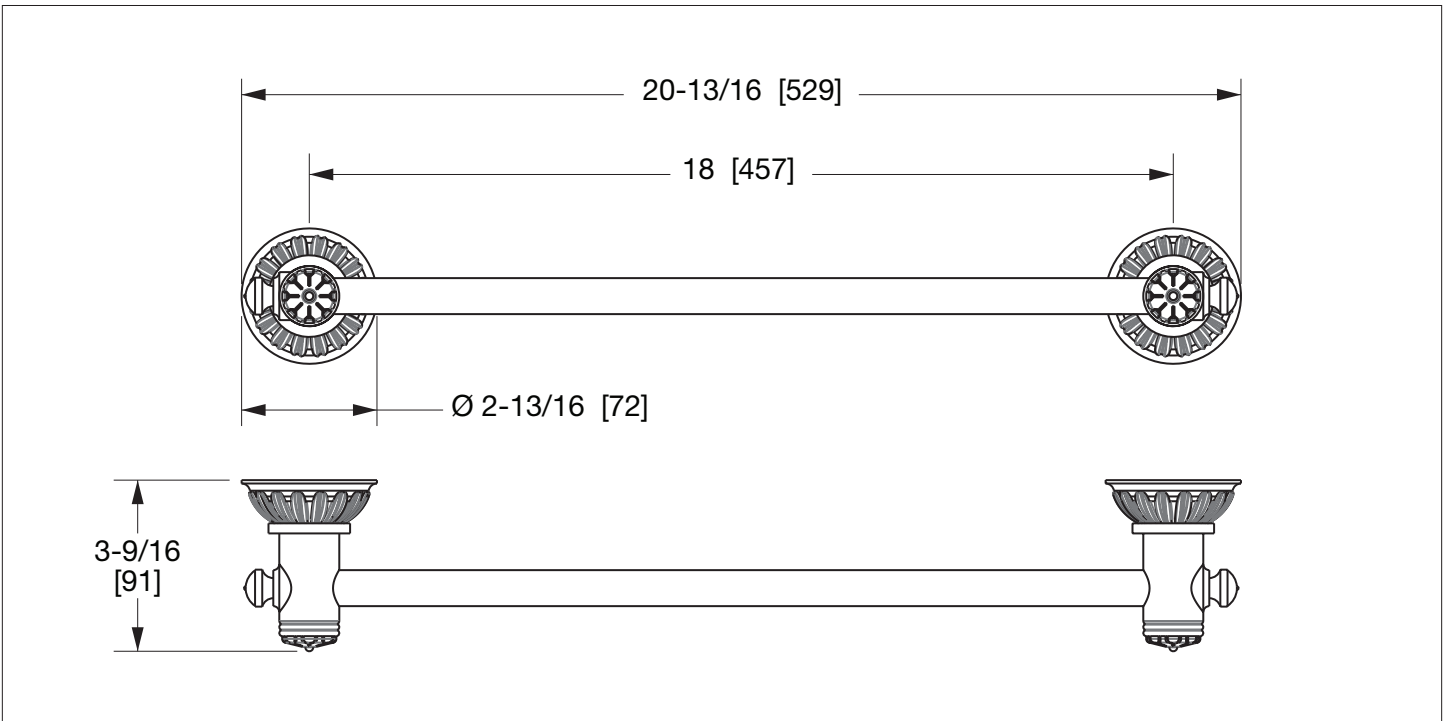

The measurements shown are for reference only. Products and specifications shown are subject to change without notice.

Rev A