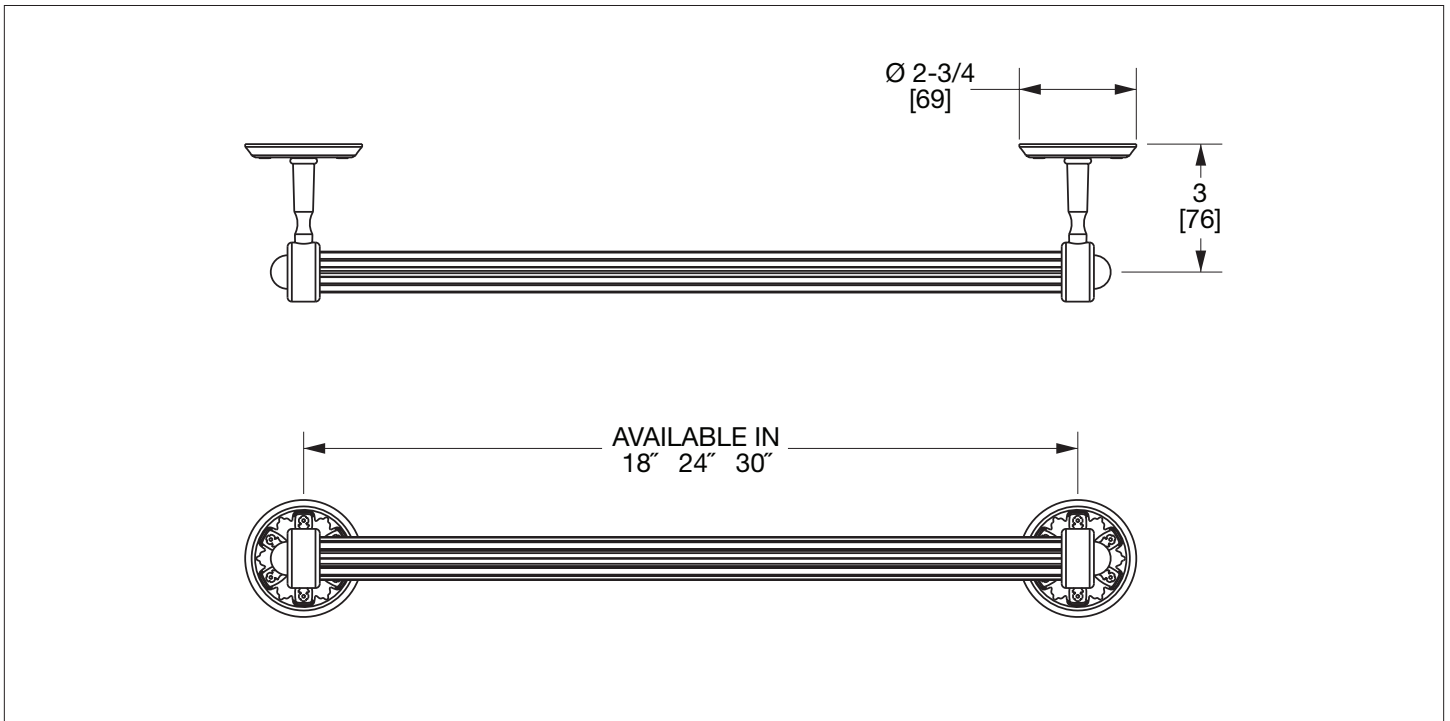

The measurements shown are for reference only. Products and specifications shown are subject to change without notice.

Rev A