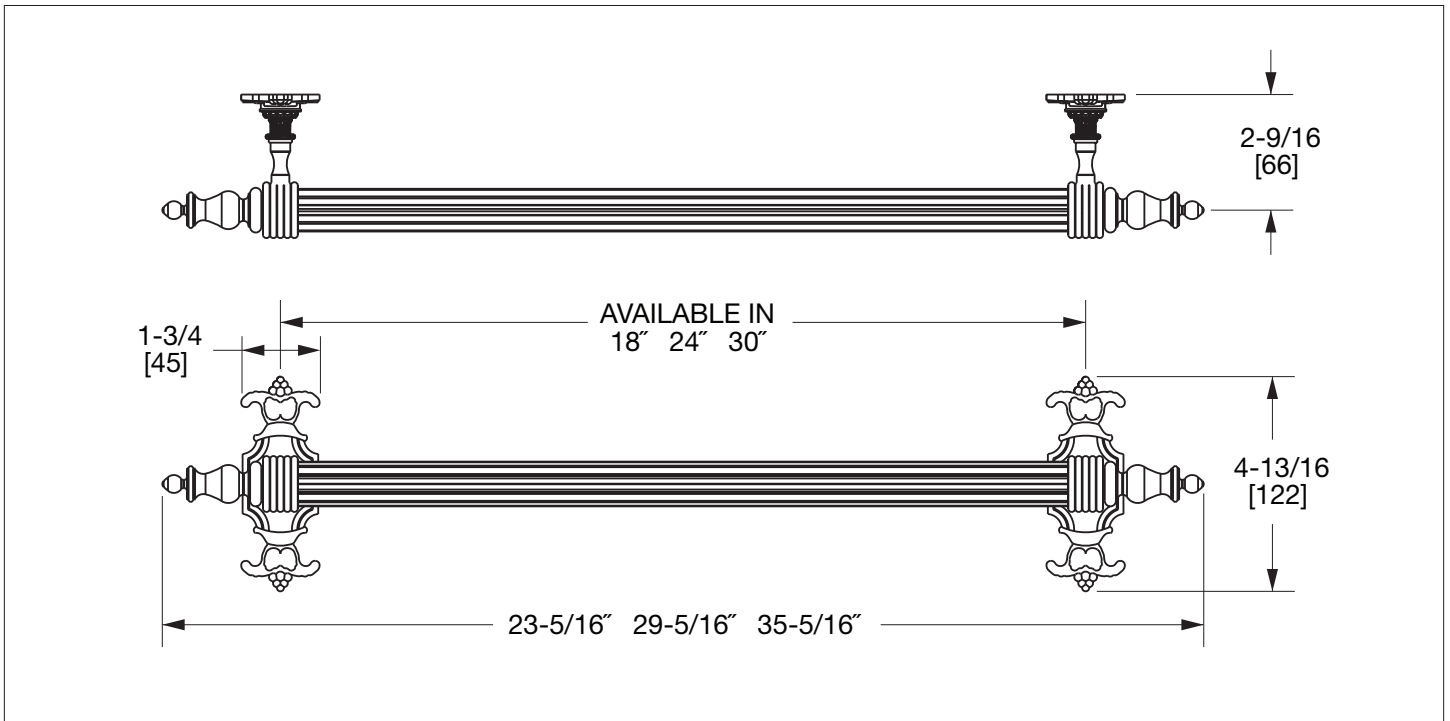

The measurements shown are for reference only. Products and specifications shown are subject to change without notice.

Rev A