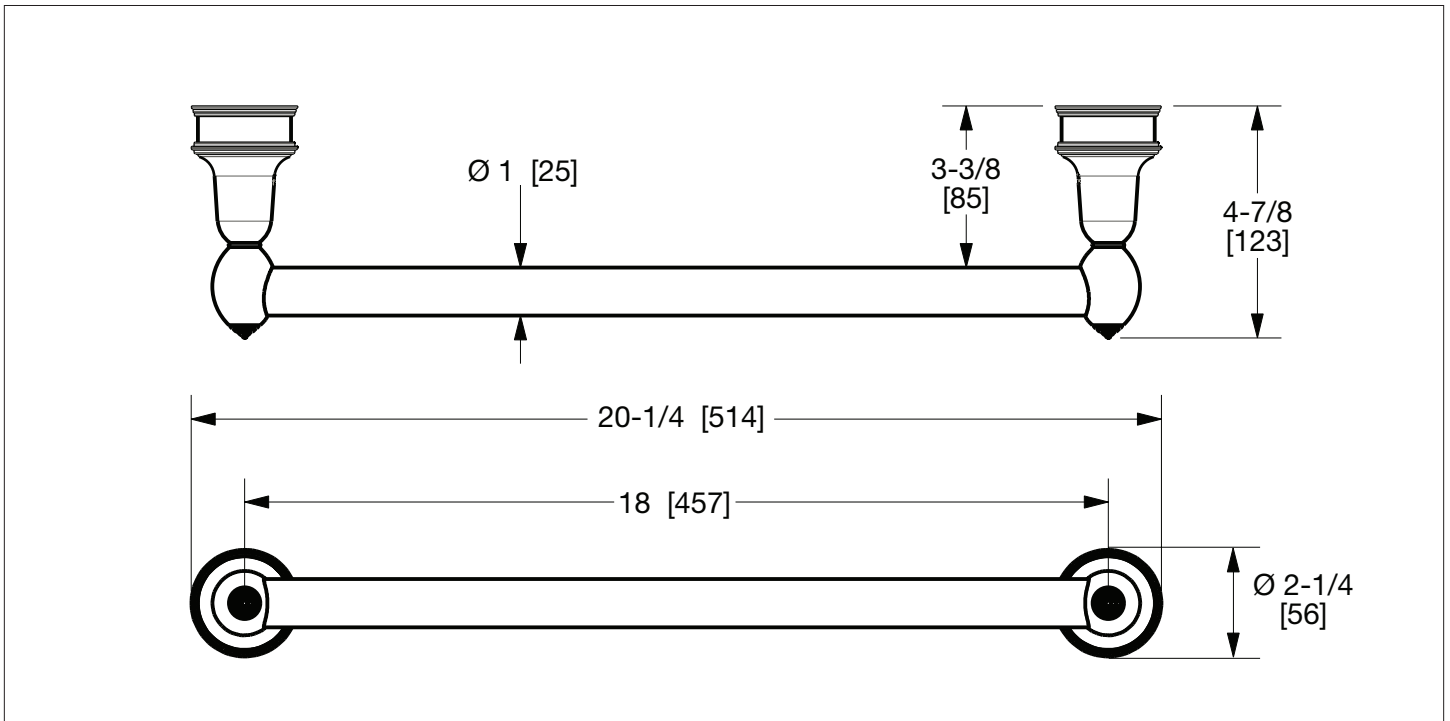

The measurements shown are for reference only. Products and specifications shown are subject to change without notice.

Rev A