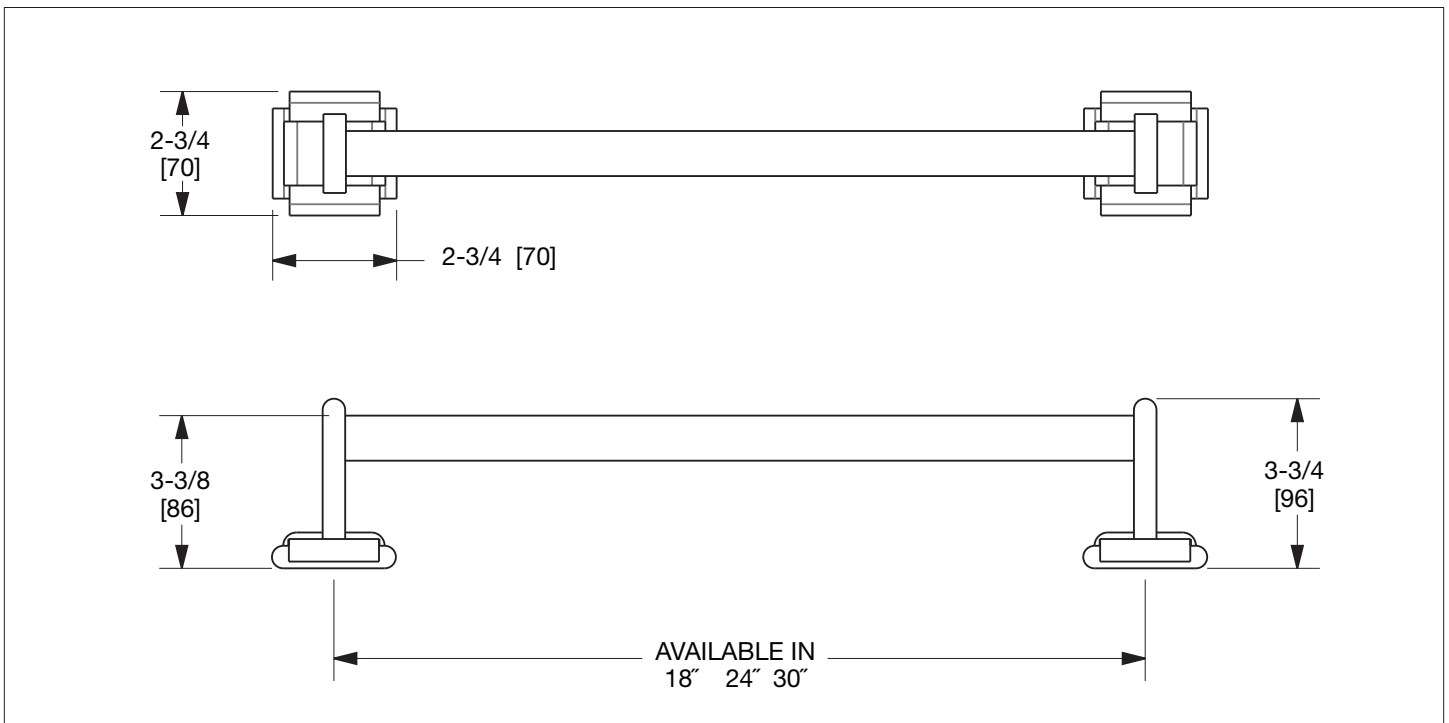

The measurements shown are for reference only. Products and specifications shown are subject to change without notice.

Rev A