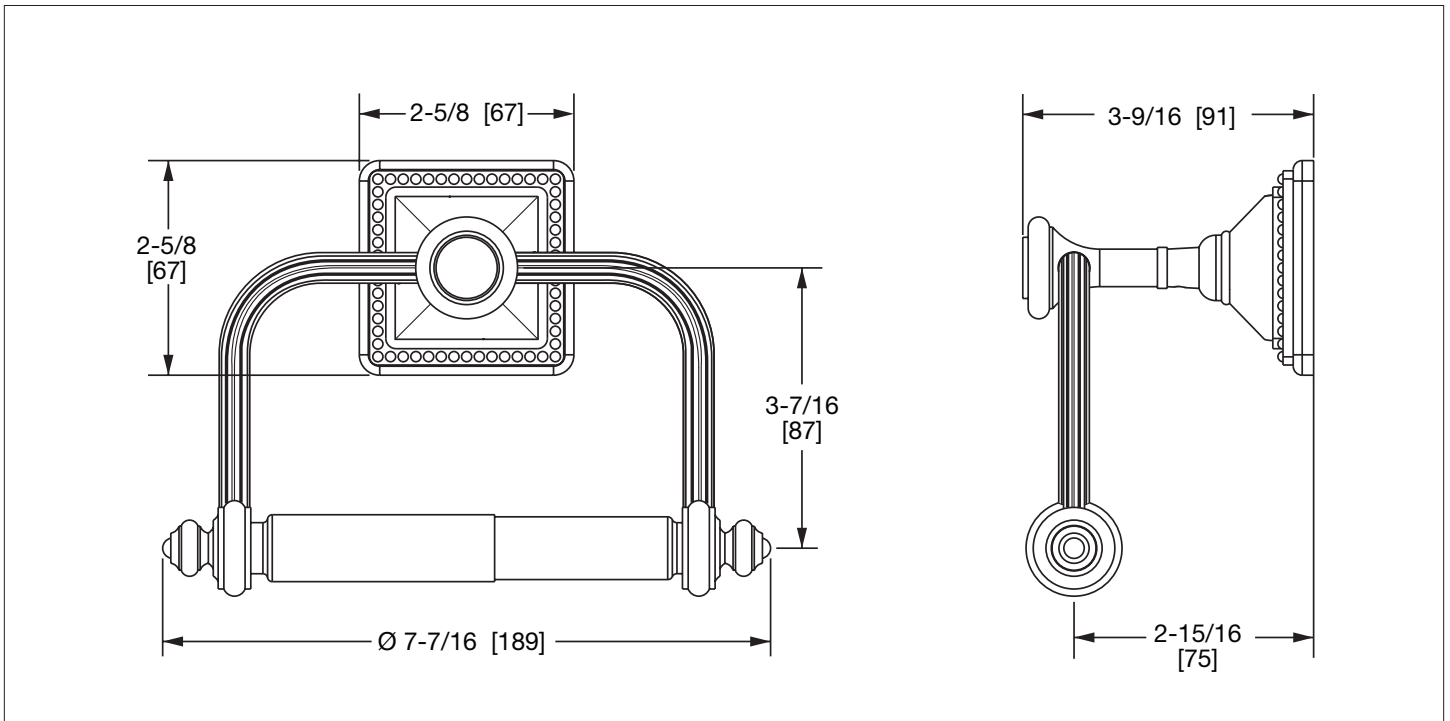

The measurements shown are for reference only. Products and specifications shown are subject to change without notice.

Rev A