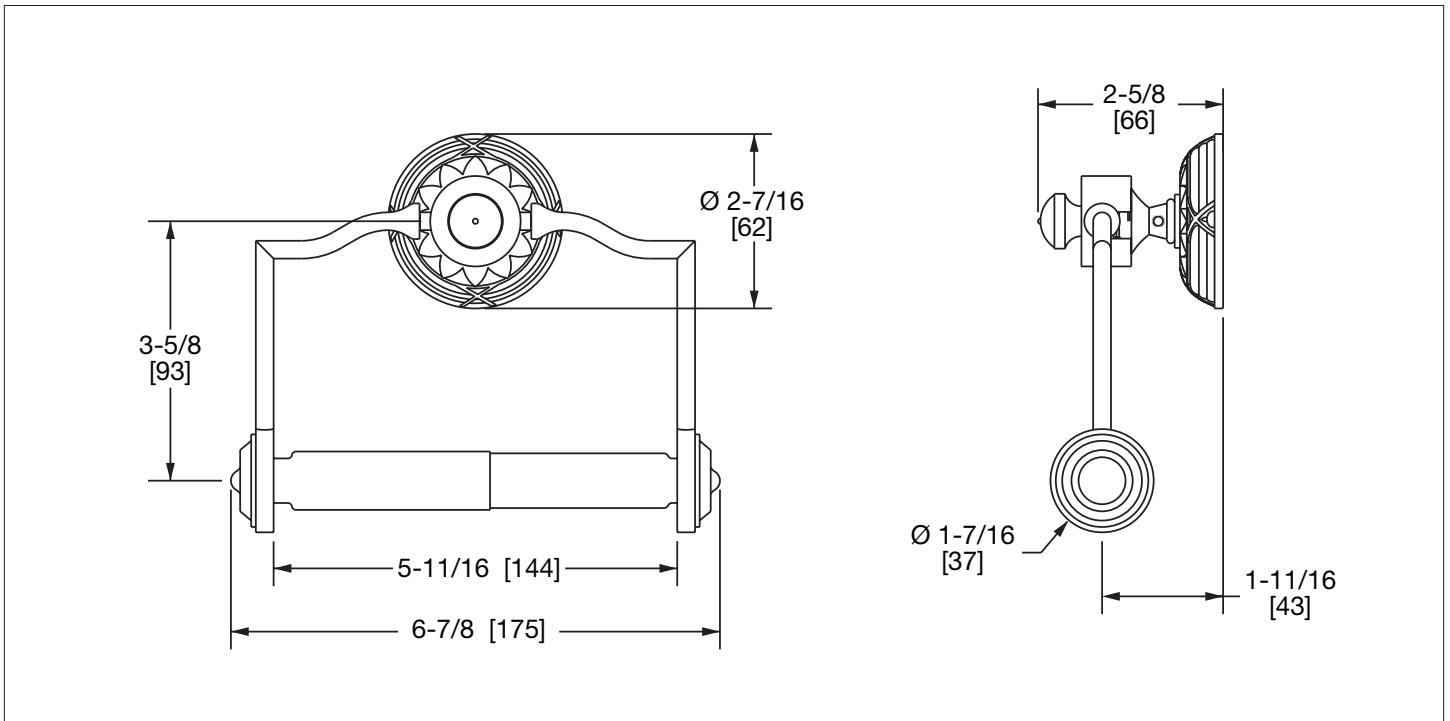

The measurements shown are for reference only. Products and specifications shown are subject to change without notice.

Rev C