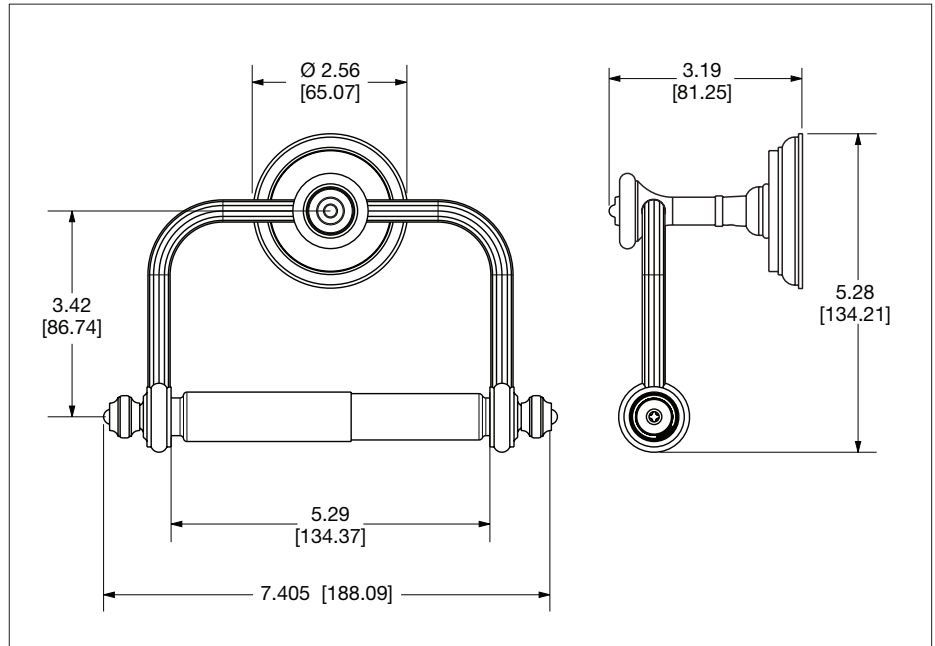

SHERLE WAGNER INTERNATIONAL

KNURLED PAPER HOLDER WITH PLAIN CERAMIC INSERT 3535-XXX-XX

KNURLED PAPER HOLDER WITH HAND DECORATED CERAMIC INSERT 3535-XXXX-XX-XX

KNURLED PAPER HOLDER WITH HAND PAINTED CERAMIC INSERT 3535-XXXX-XX-XX

PRODUCT FEATURES

- o Available in all Sherle Wagner International finishes
- o Solid brass/bronze construction
- o Available with various decorated and hand painted china
- o China patterns available in White WH or Sand SD glaze
- o Includes mounting hardware