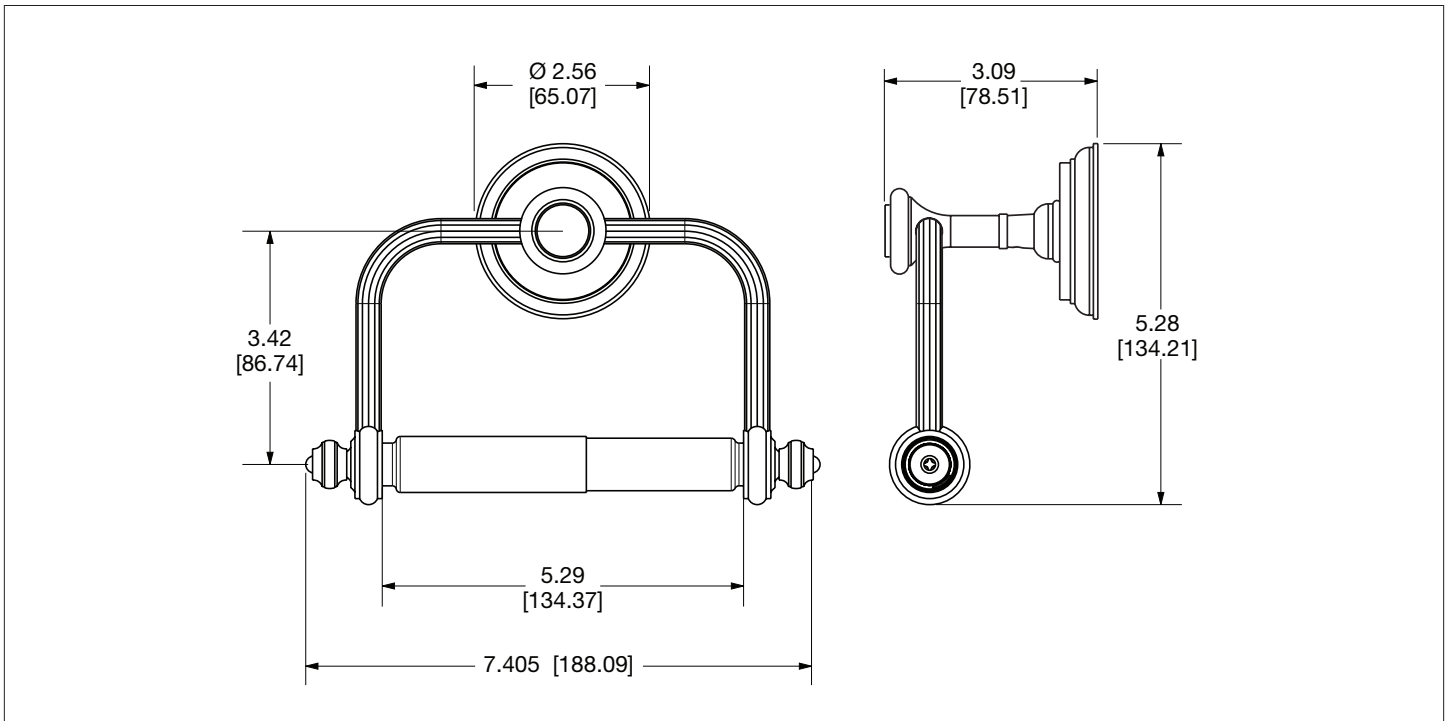

The measurements shown are for reference only. Products and specifications shown are subject to change without notice.

Rev A