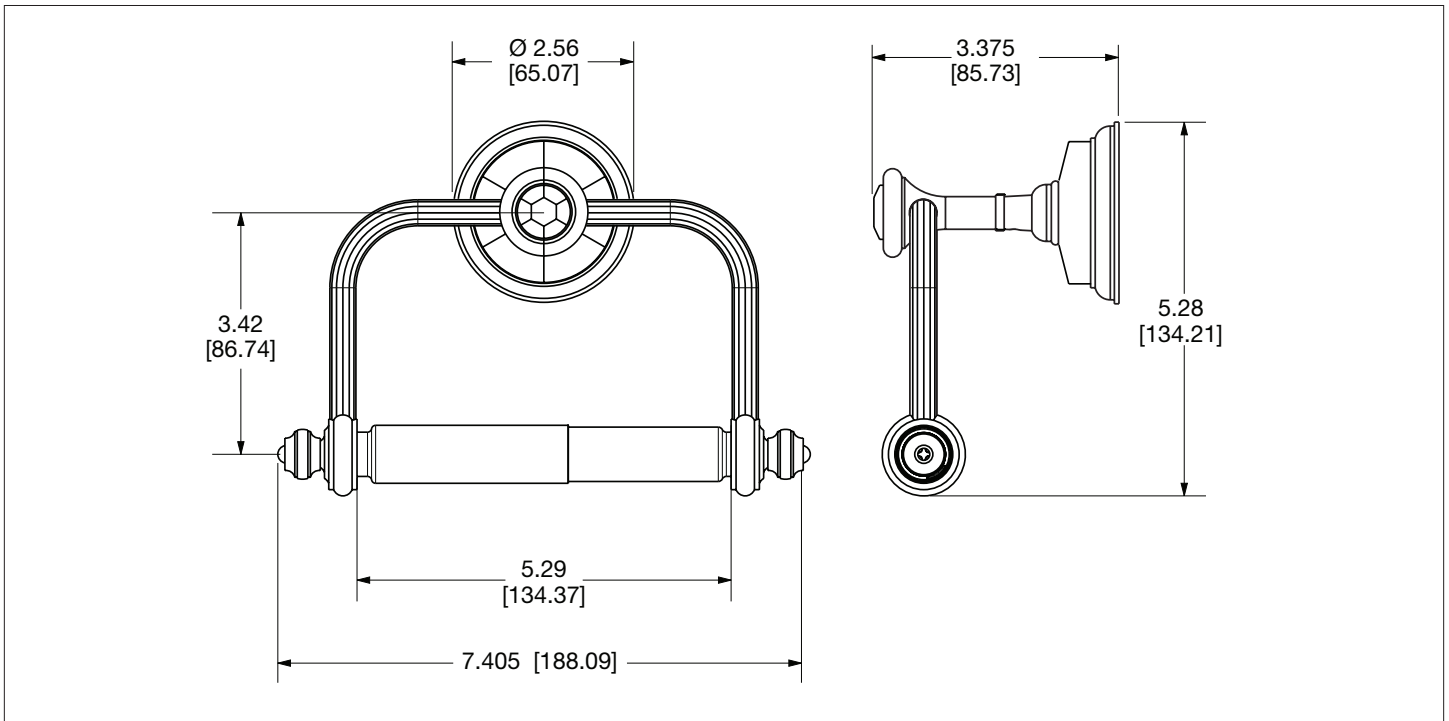

AVAILABLE SEMIPRECIOUS INSERTS

RKCR Rock Crystal

RSQU Rose Quartz

AMET Amethyst

BKOB Black Obsidian

The measurements shown are for reference only. Products and specifications shown are subject to change without notice.

Rev A