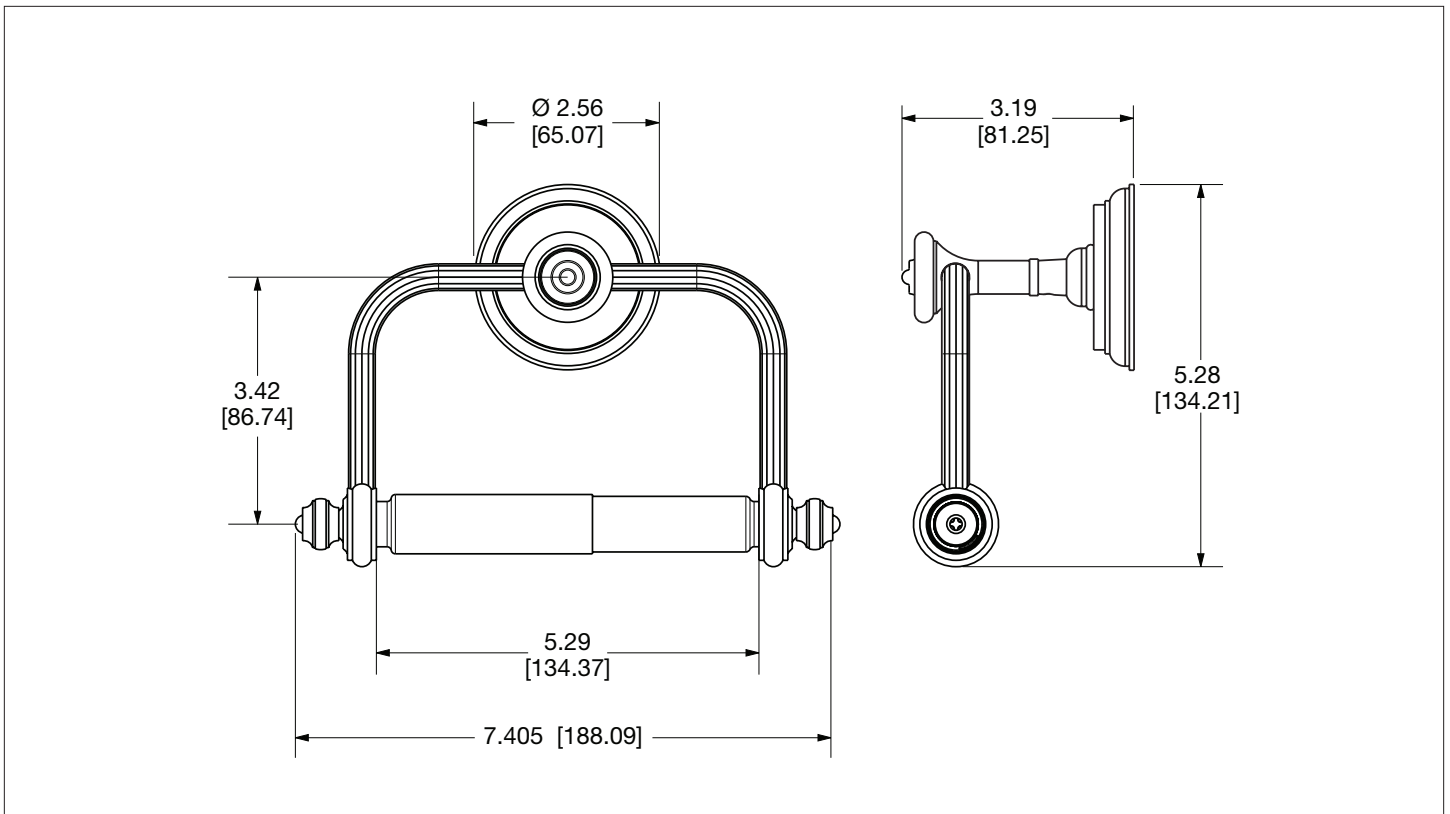

The measurements shown are for reference only. Products and specifications shown are subject to change without notice.

Rev A