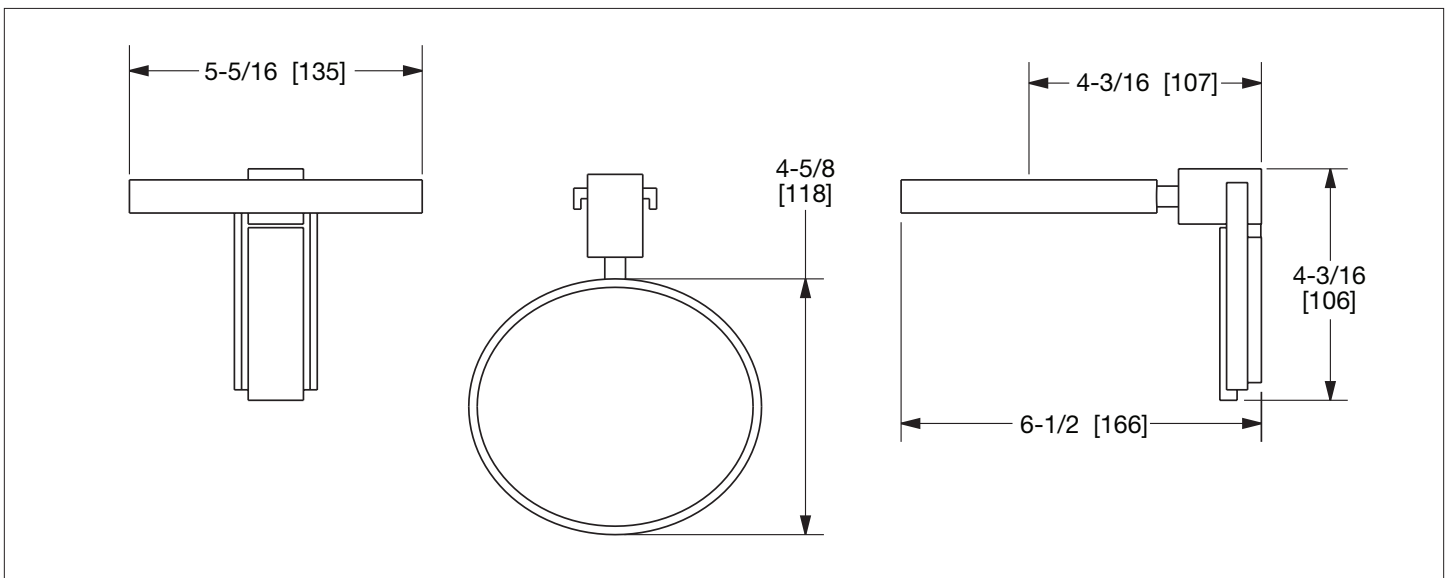

SHERLE WAGNER INTERNATIONAL

APOLLO SOAP DISH HOLDER WITH STONE INSERT 3459-XXXX-XX

3459-MALA-CP

PRODUCT FEATURES

- o Available in all Sherle Wagner International finishes
- o Solid brass/bronze construction
- o Refer to stone chart for standard stone insert, contact sales associate for custom stone options
- o Includes mounting hardware

The measurements shown are for reference only. Products and specifications shown are subject to change without notice.

Rev A