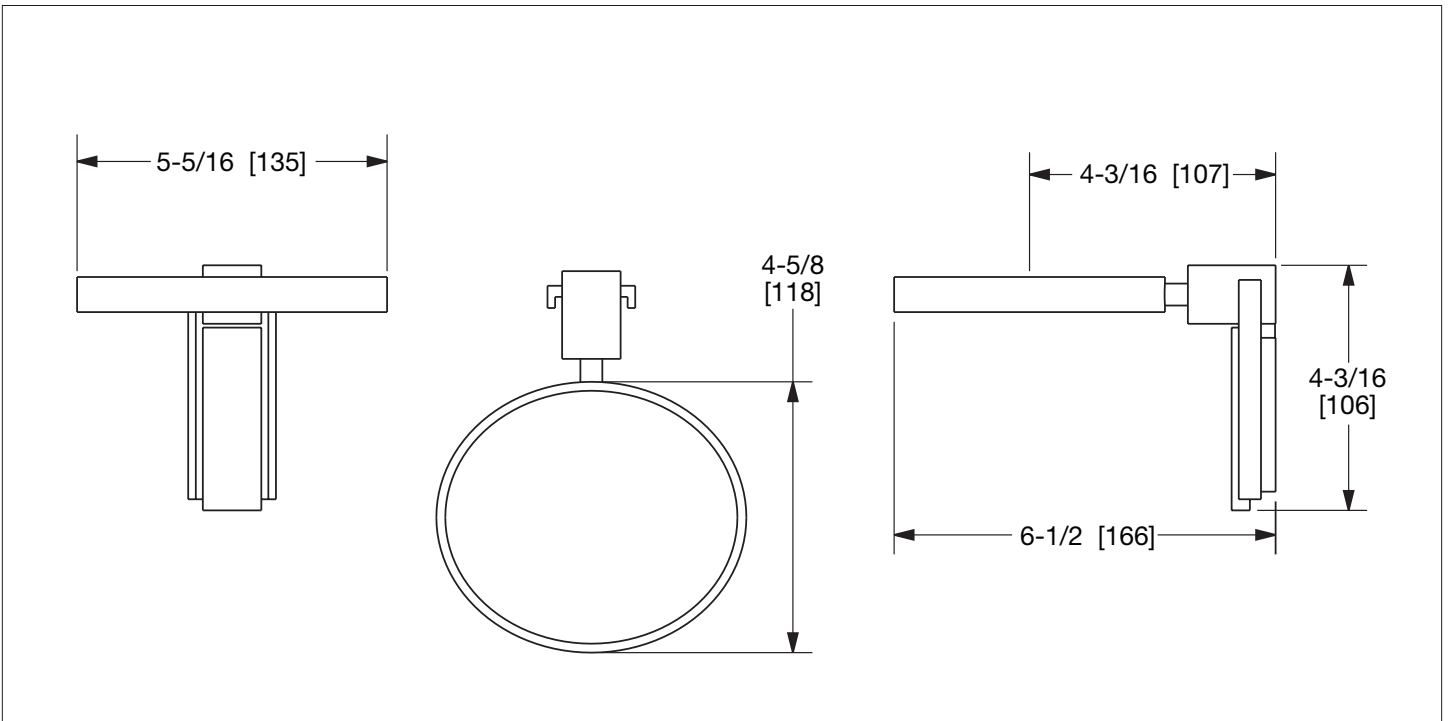

The measurements shown are for reference only. Products and specifications shown are subject to change without notice.

Rev A