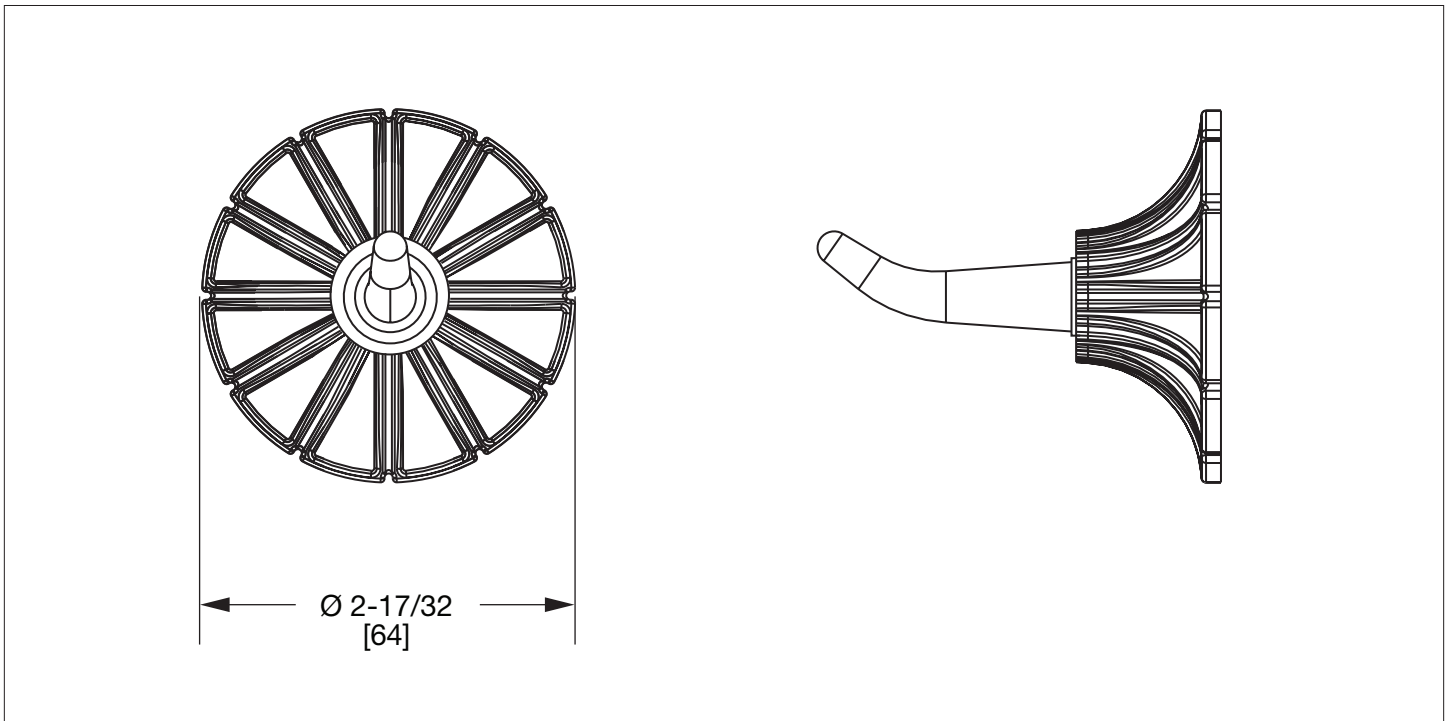

The measurements shown are for reference only. Products and specifications shown are subject to change without notice.

Rev A