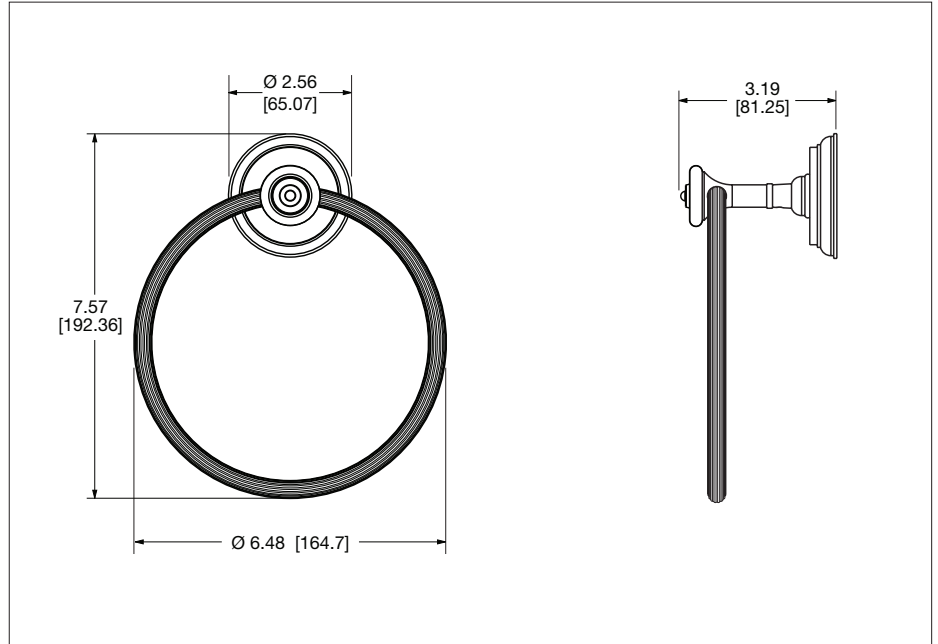

SHERLE WAGNER INTERNATIONAL

KNURLED TOWEL RING WITH PLAIN CERAMIC INSERT 3442-XXX-XX

KNURLED TOWEL RING WITH HAND DECORATED CERAMIC INSERT 3442-XXXX-XX-XX

KNURLED TOWEL RING WITH HAND PAINTED CERAMIC INSERT 3442-XXXX-XX-XX

PRODUCT FEATURES

- o Available in all Sherle Wagner International finishes
- o Solid brass/bronze construction
- o Available with various decorated and hand painted china
- o China patterns available in White WH or Sand SD glaze
- o Includes mounting hardware