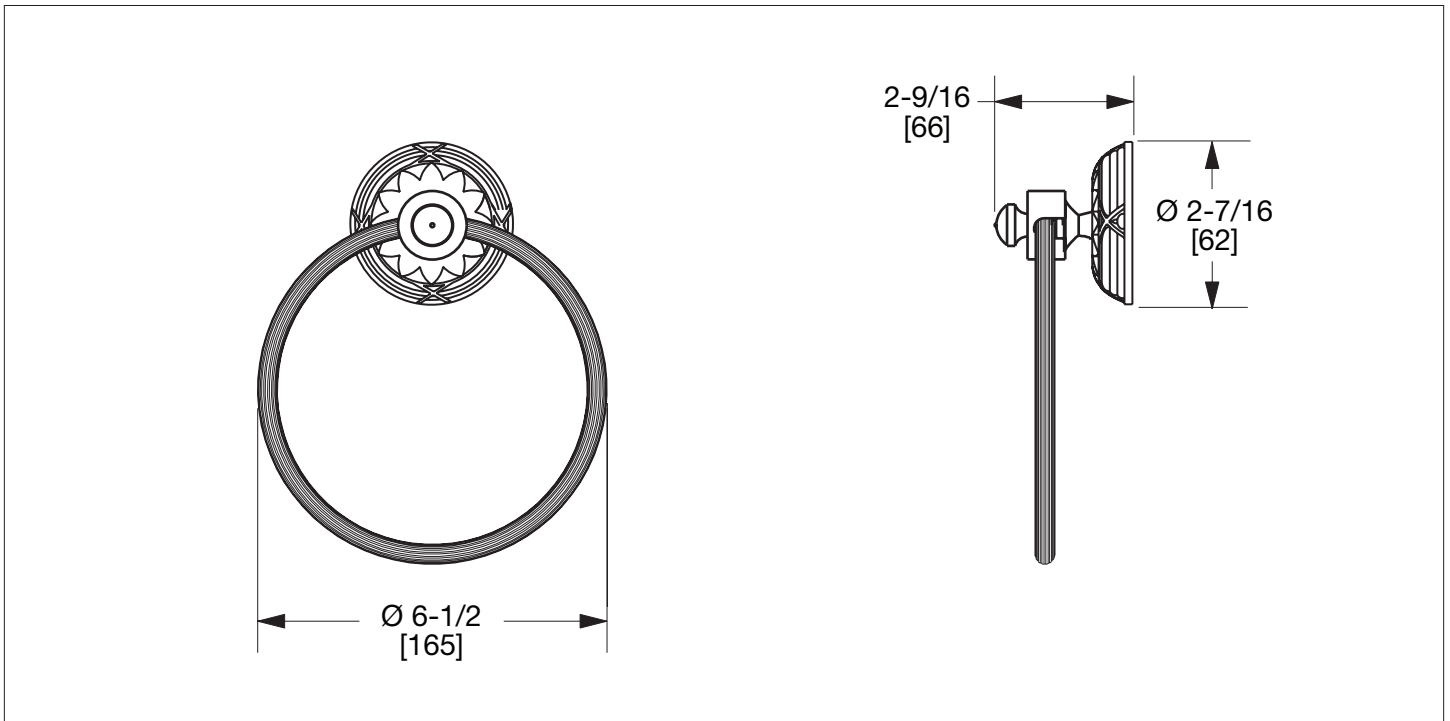

The measurements shown are for reference only. Products and specifications shown are subject to change without notice.

Rev A