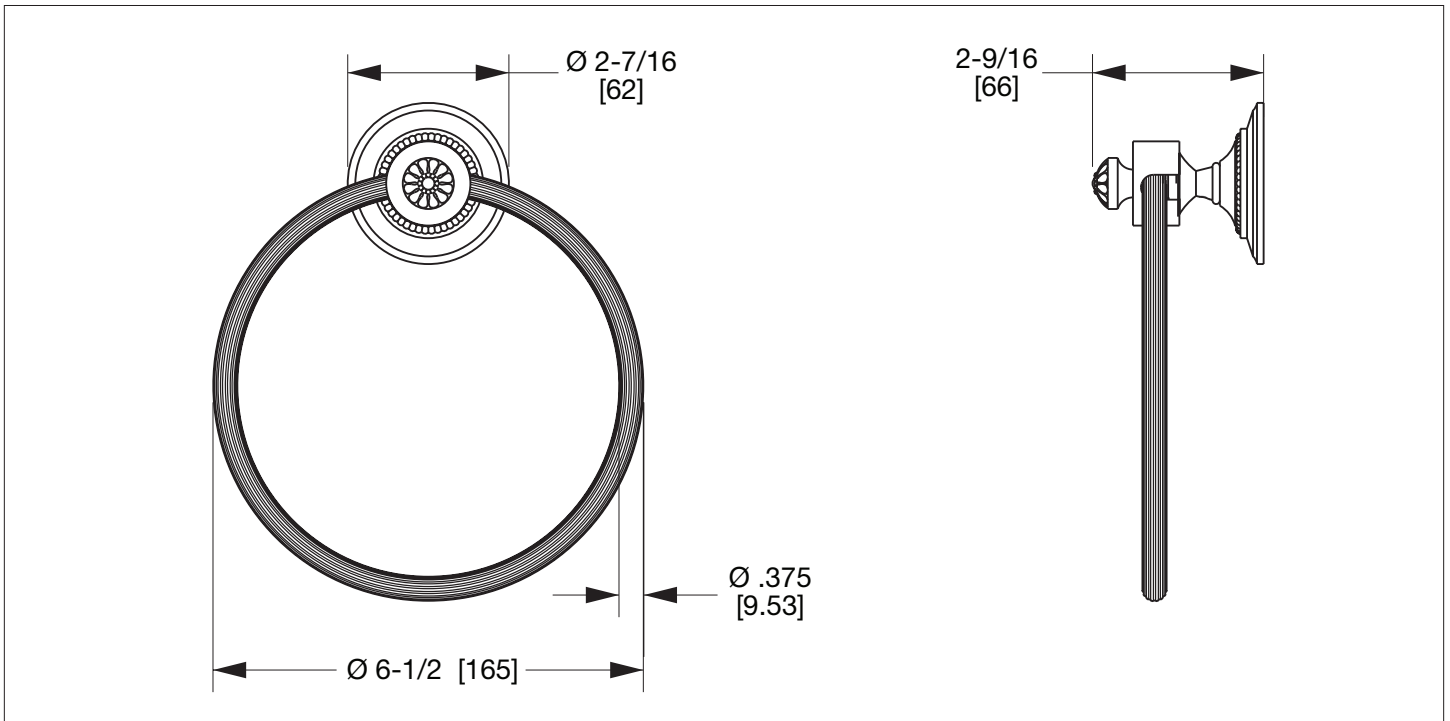

The measurements shown are for reference only. Products and specifications shown are subject to change without notice.

Rev B