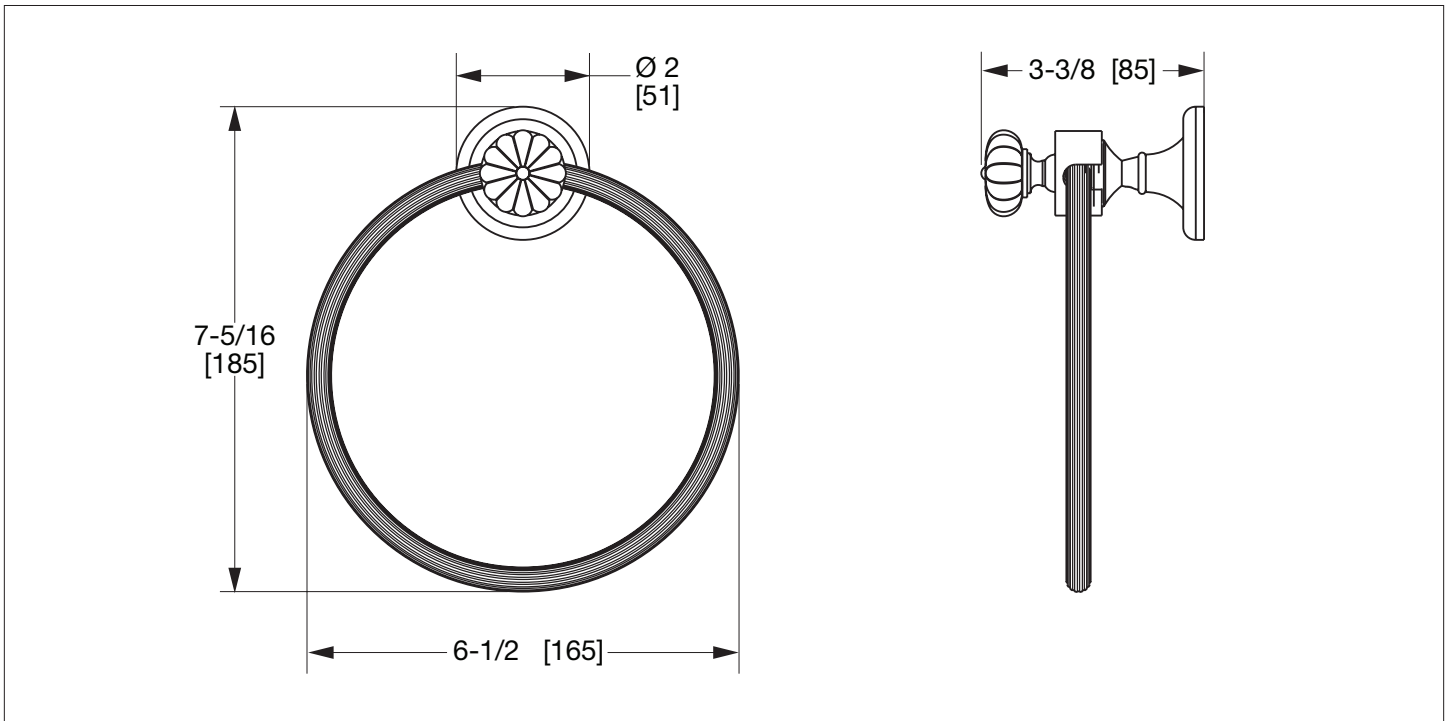

The measurements shown are for reference only. Products and specifications shown are subject to change without notice.

Rev A