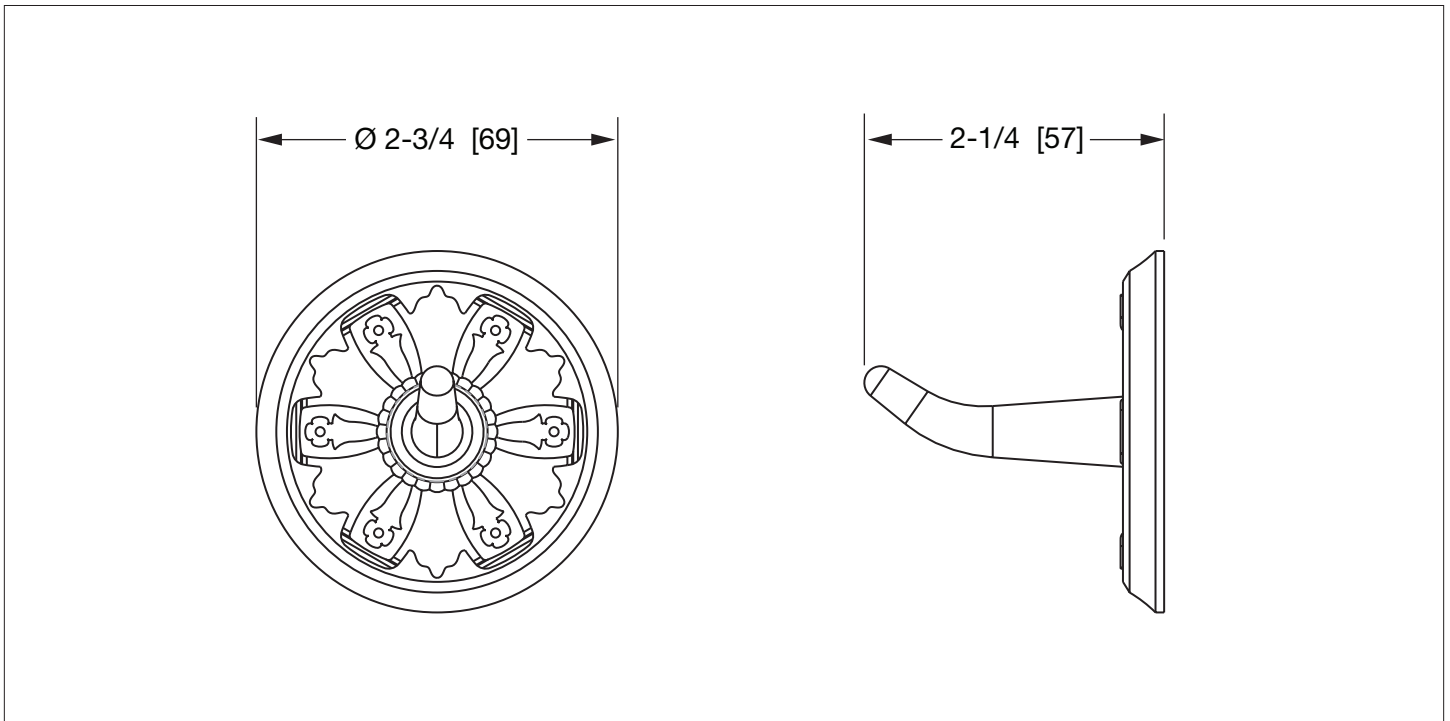

The measurements shown are for reference only. Products and specifications shown are subject to change without notice.

Rev B