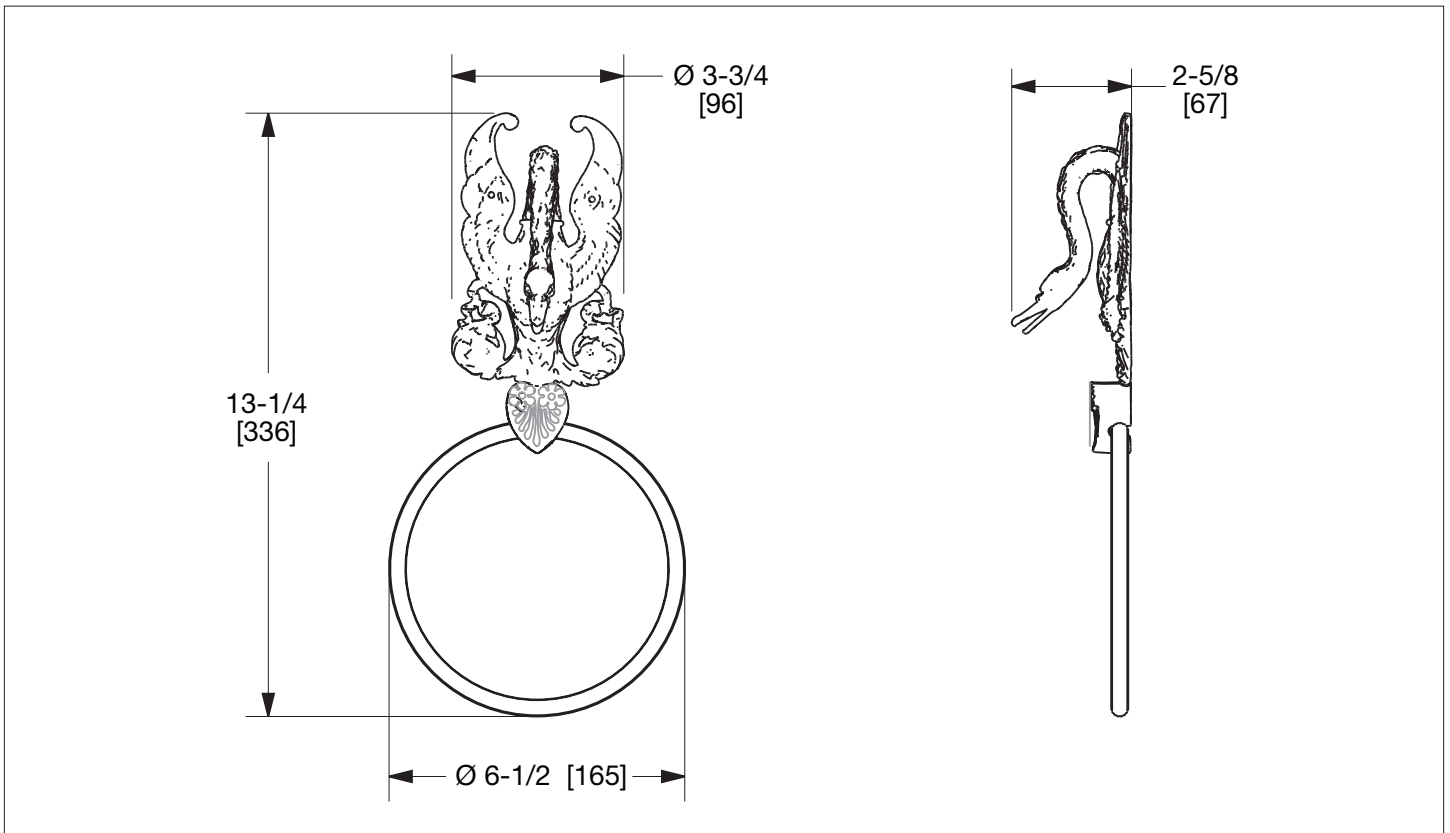

The measurements shown are for reference only. Products and specifications shown are subject to change without notice.

Rev A