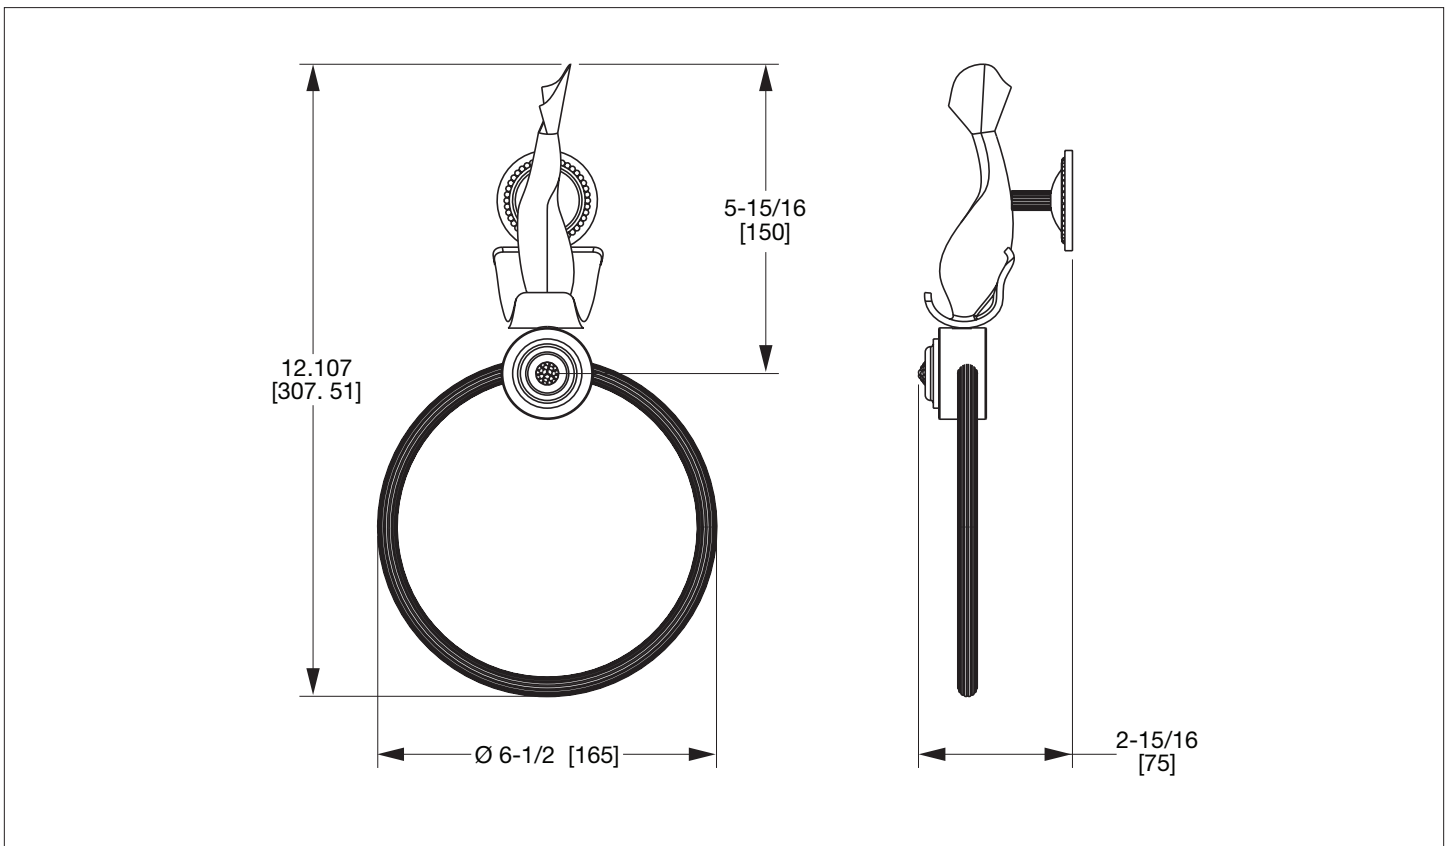

The measurements shown are for reference only. Products and specifications shown are subject to change without notice.

Rev B