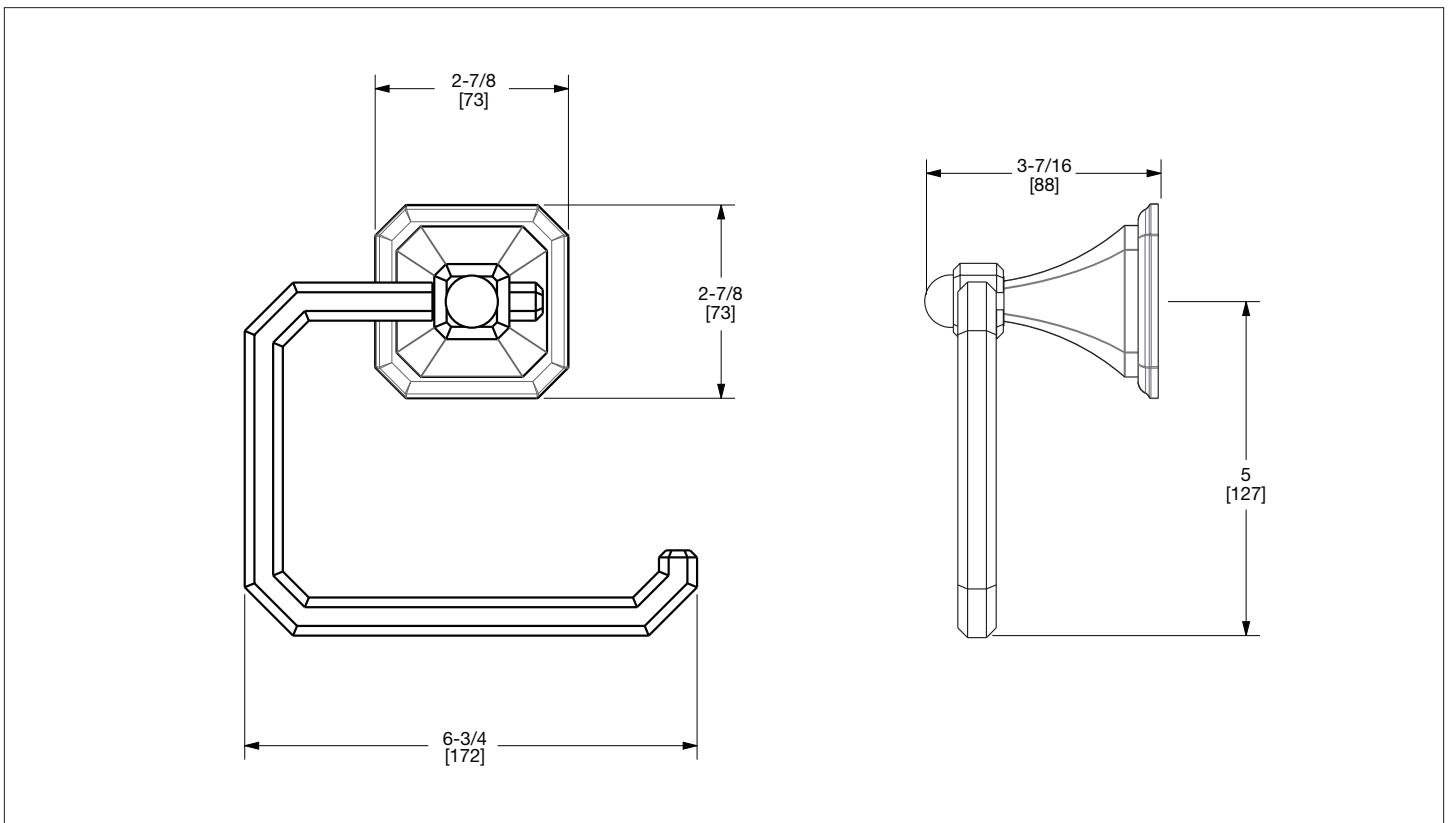

The measurements shown are for reference only. Products and specifications shown are subject to change without notice.

Rev D