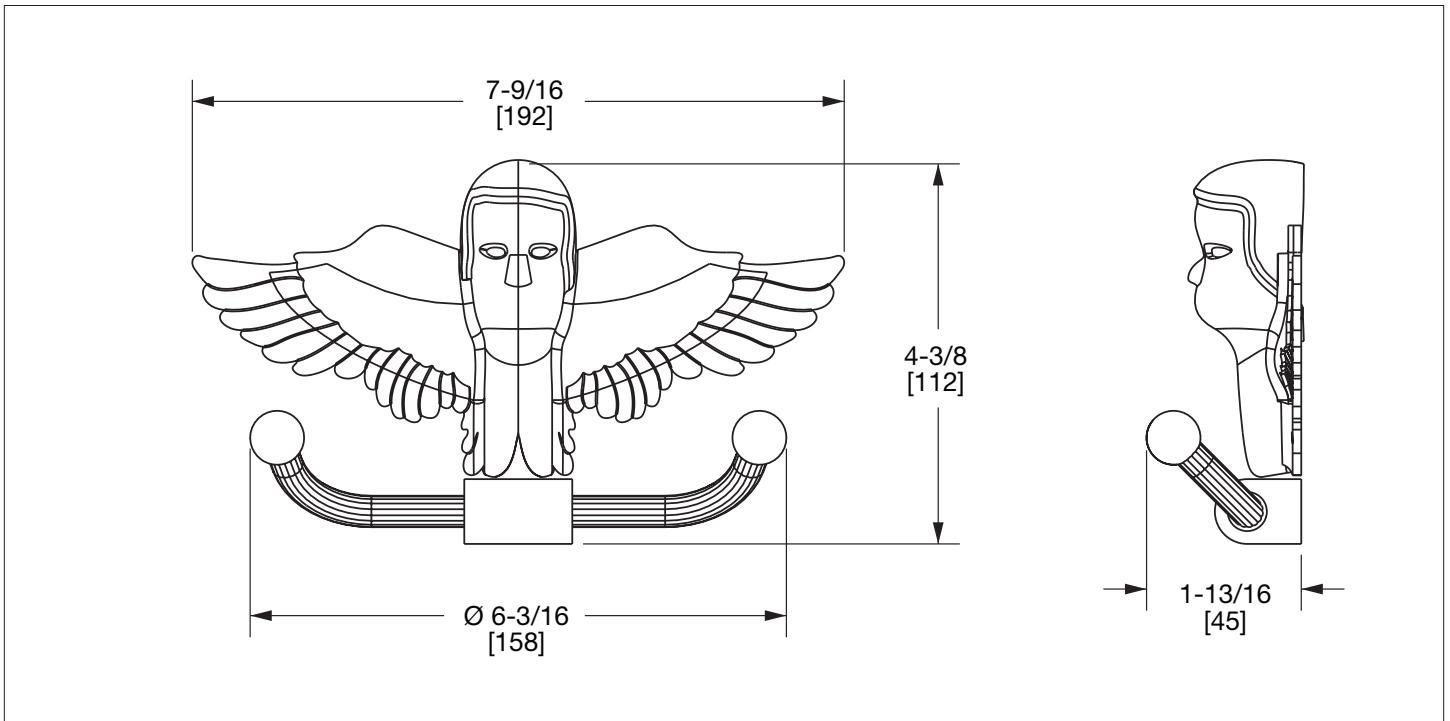

The measurements shown are for reference only. Products and specifications shown are subject to change without notice.

Rev A