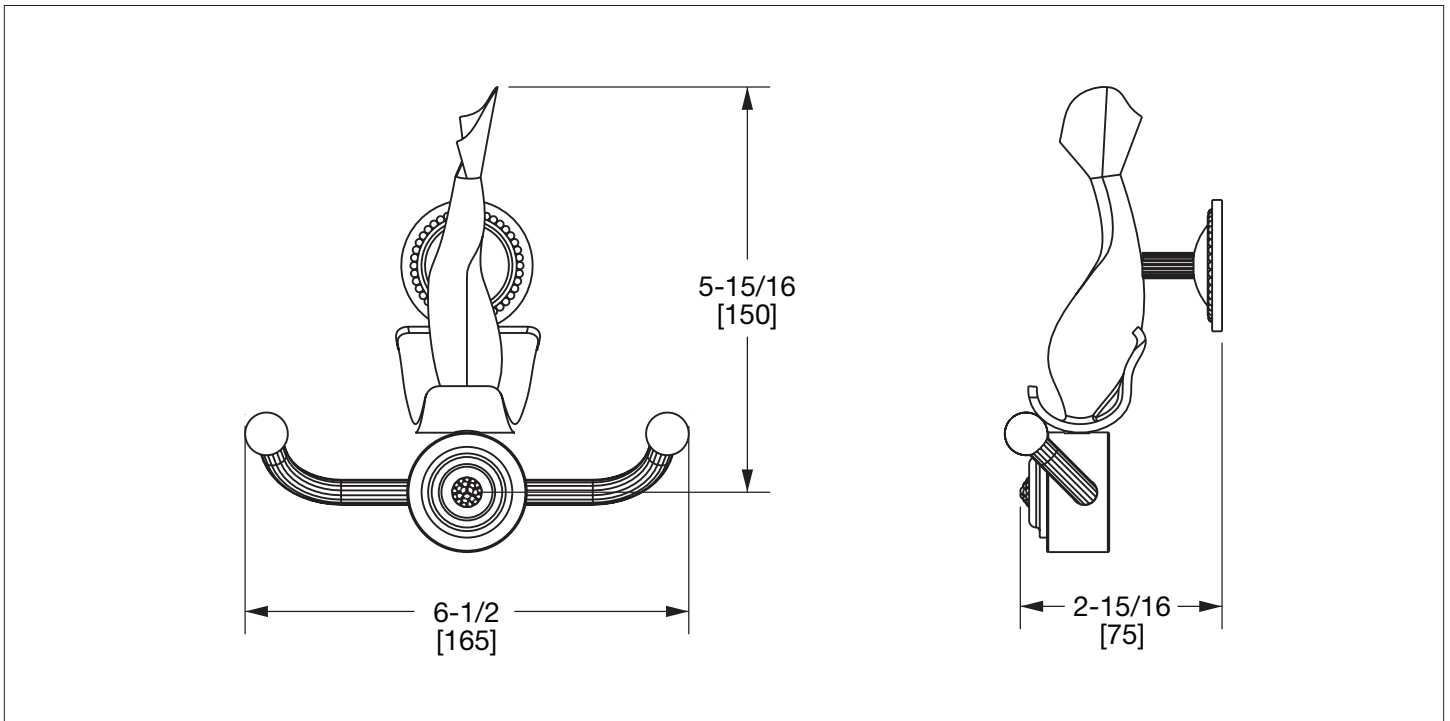

The measurements shown are for reference only. Products and specifications shown are subject to change without notice.

Rev B