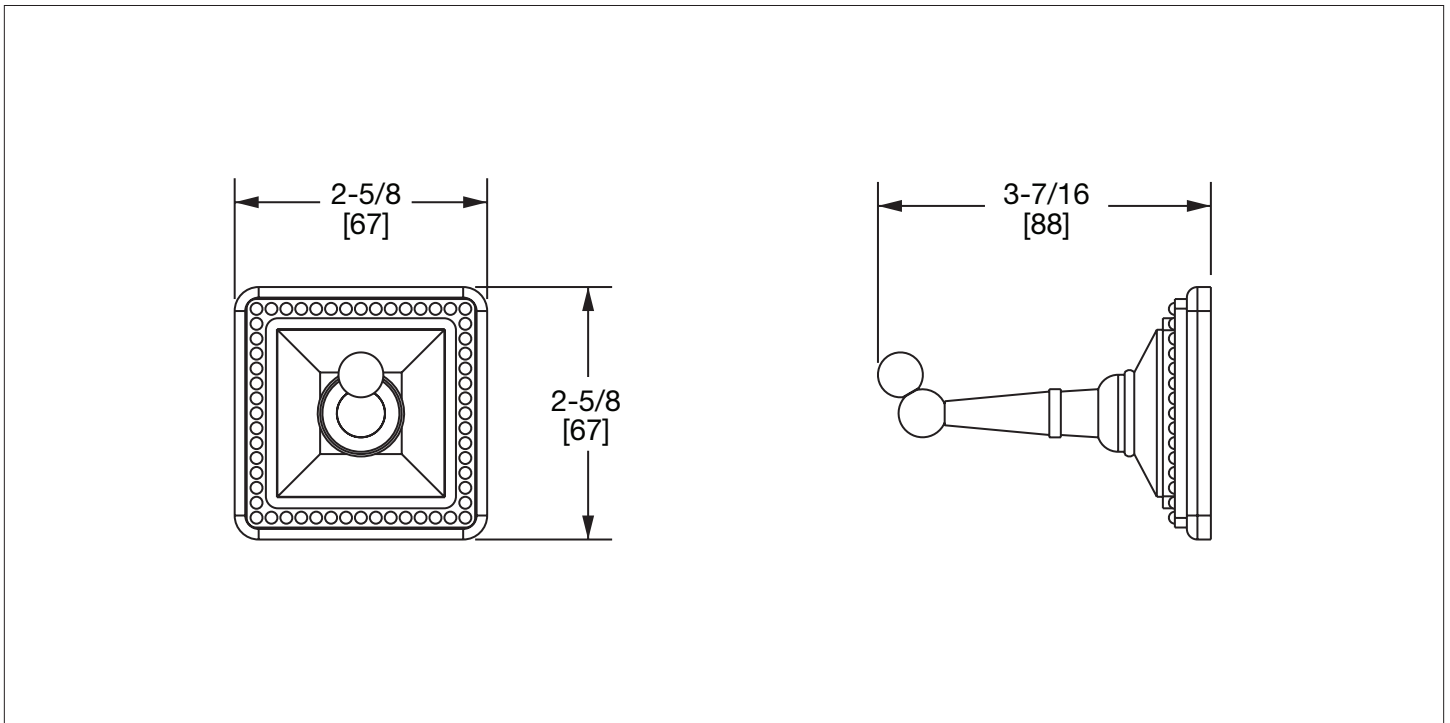

The measurements shown are for reference only. Products and specifications shown are subject to change without notice.

Rev B