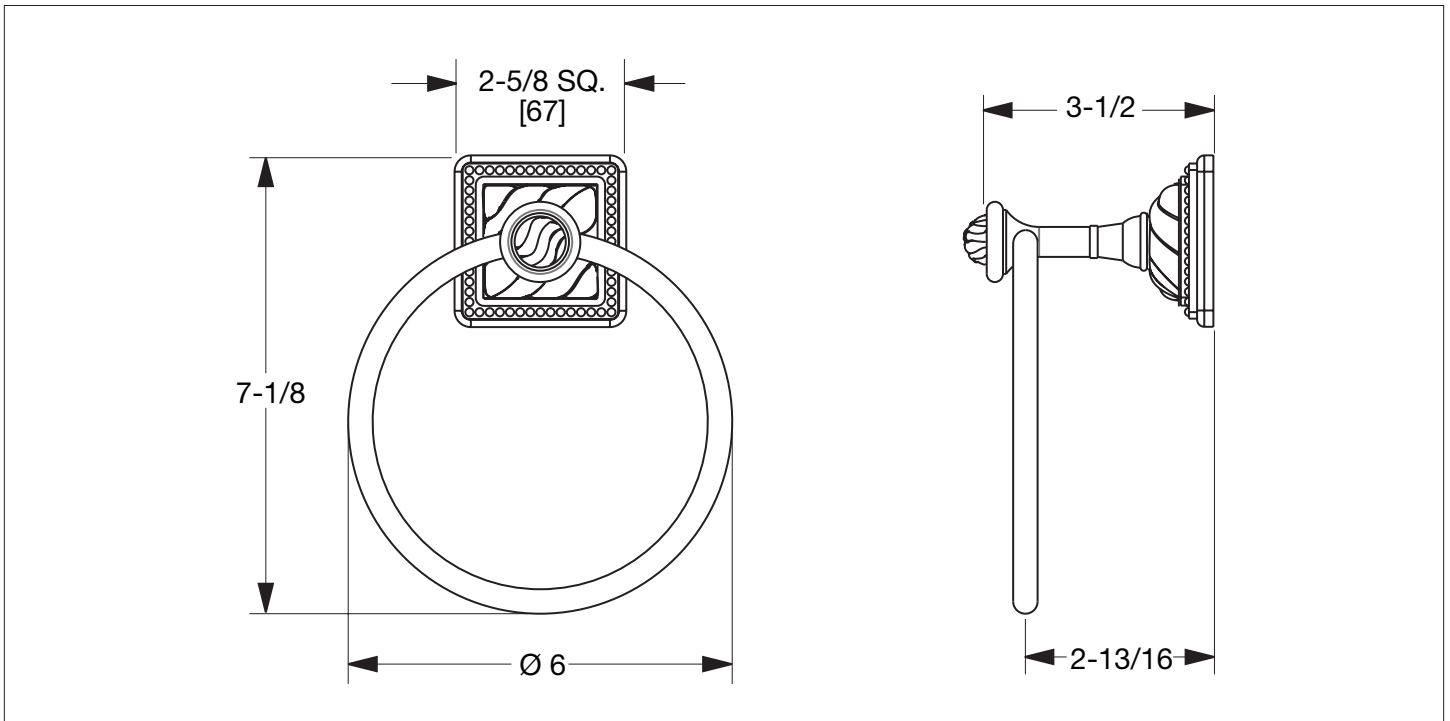

AVAILABLE SEMIPRECIOUS INSERTS

RKCR Rock Crystal

RSQU Rose Quartz

AMET Amethyst

The measurements shown are for reference only. Products and specifications shown are subject to change without notice.

Rev A