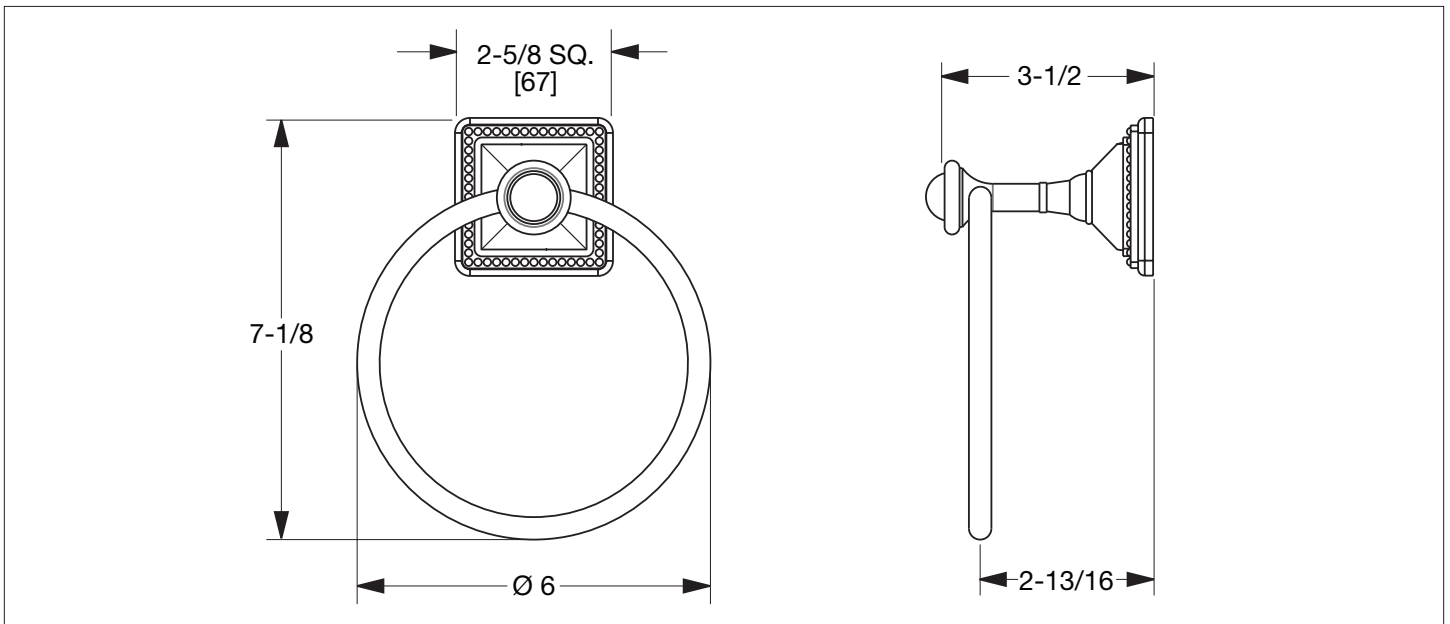

AVAILABLE SEMIPRECIOUS INSERTS

RKCR Rock Crystal	RSQU Rose Quartz	AMET Amethyst

The measurements shown are for reference only. Products and specifications shown are subject to change without notice.

Rev A