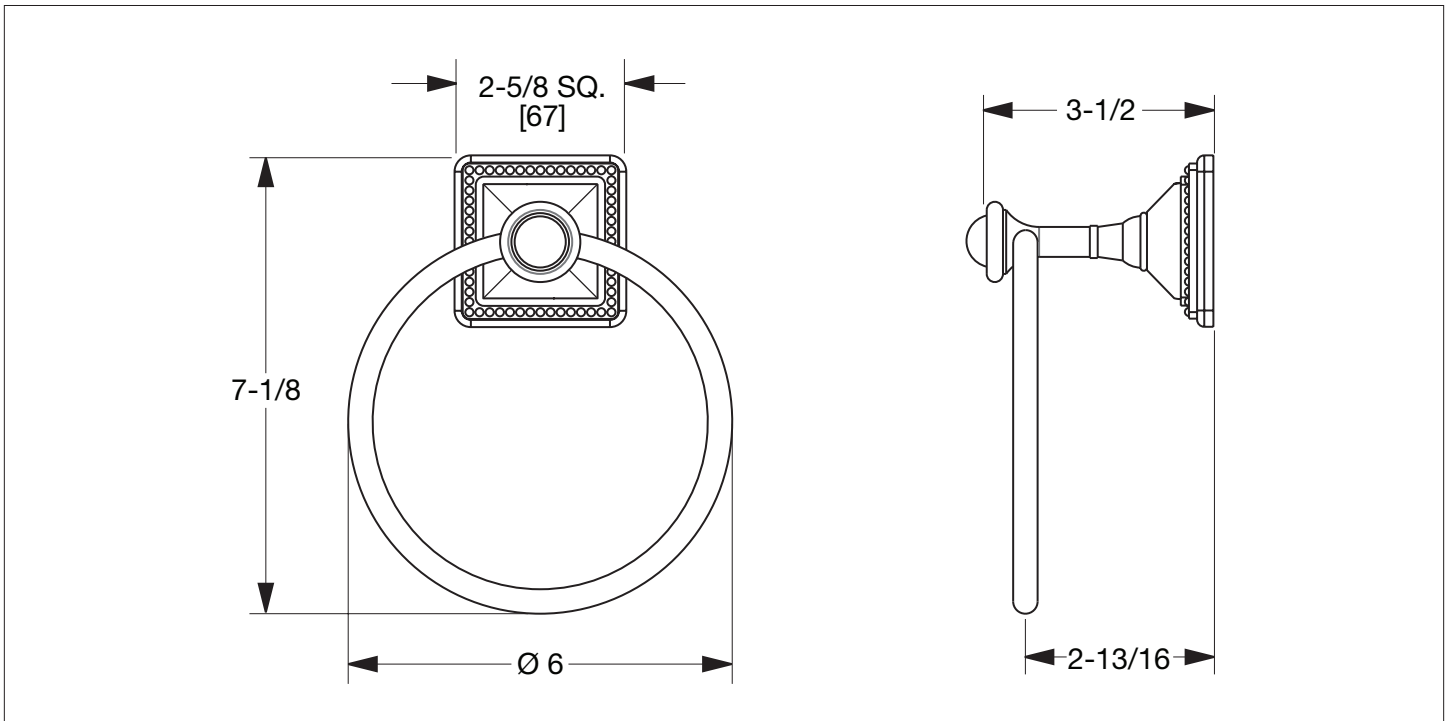

The measurements shown are for reference only. Products and specifications shown are subject to change without notice.

Rev A