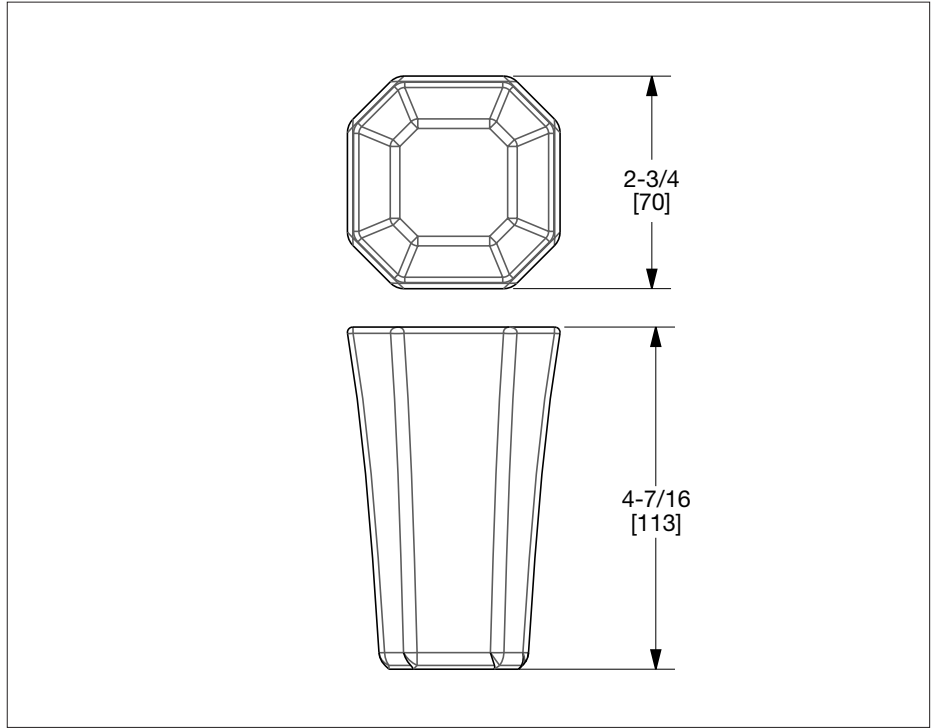

SHERLE WAGNER INTERNATIONAL

HARRISON CERAMIC TUMBLER 3397-XXXX-XX

PRODUCT FEATURES

- o Vitreous China
- o Available in White (WH) or Sand (SD) Finishes
- o Tabletop use

AVAILABLE CERAMIC GLAZE COLOR

WHT White Glaze	SND Sand Glaze	BLK Black Glaze	CUST Custom Glaze
15PL Burnished Platinum	14GP Burnished Gold	17HP Highly polished Platinum	