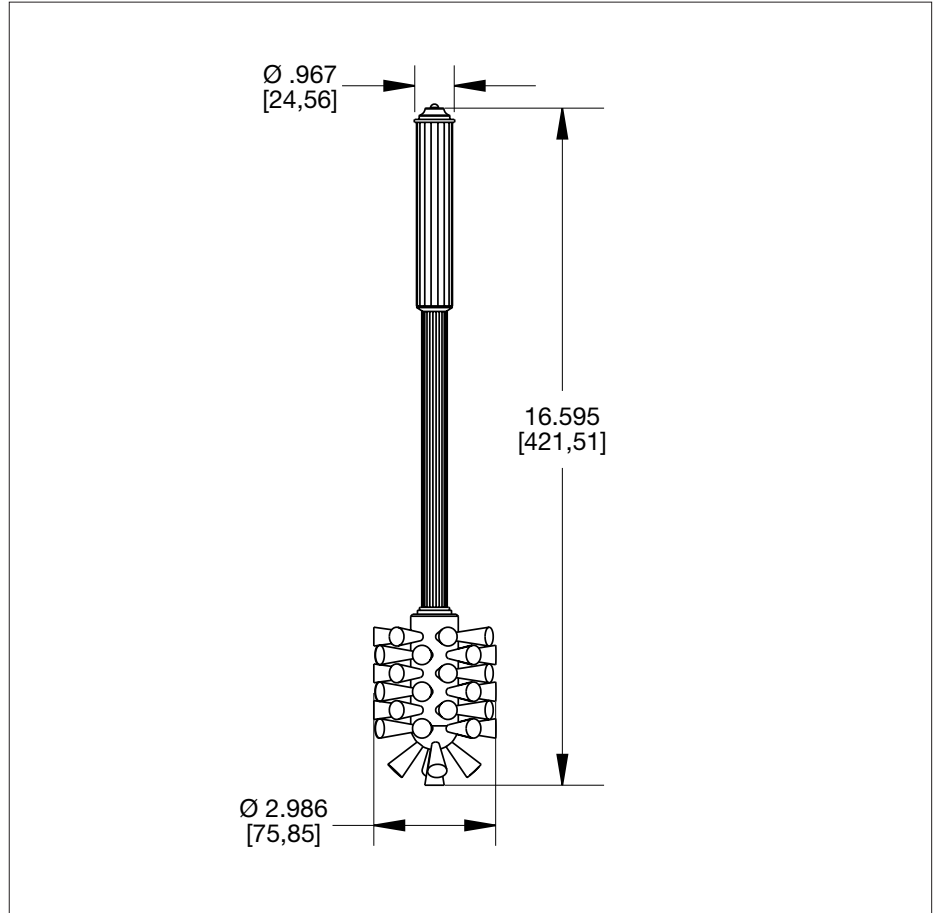

SHERLE WAGNER INTERNATIONAL

TOILET BRUSH WITH METAL HANDLE 3396-XX

PRODUCT FEATURES

- o Available in all Sherle Wagner International finishes
- o Solid brass/bronze construction
- o Works with 3395 Ceramic Brush Holder
- o Includes nylon birstles