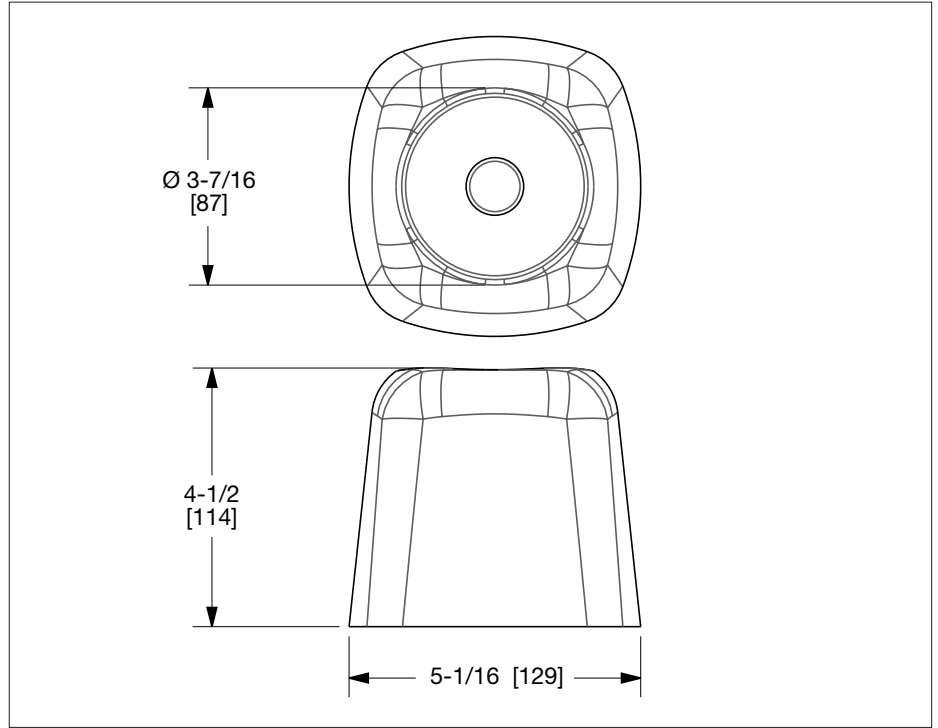

SHERLE WAGNER INTERNATIONAL

TOILET CERAMIC BRUSH HOLDER 3395-XXXX-XX

PRODUCT FEATURES

- o Vitreous China
- o Available in White (WH) or Sand (SD) Finishes
- o Available in various hand painted/decorated patterns
- o Works with 3396