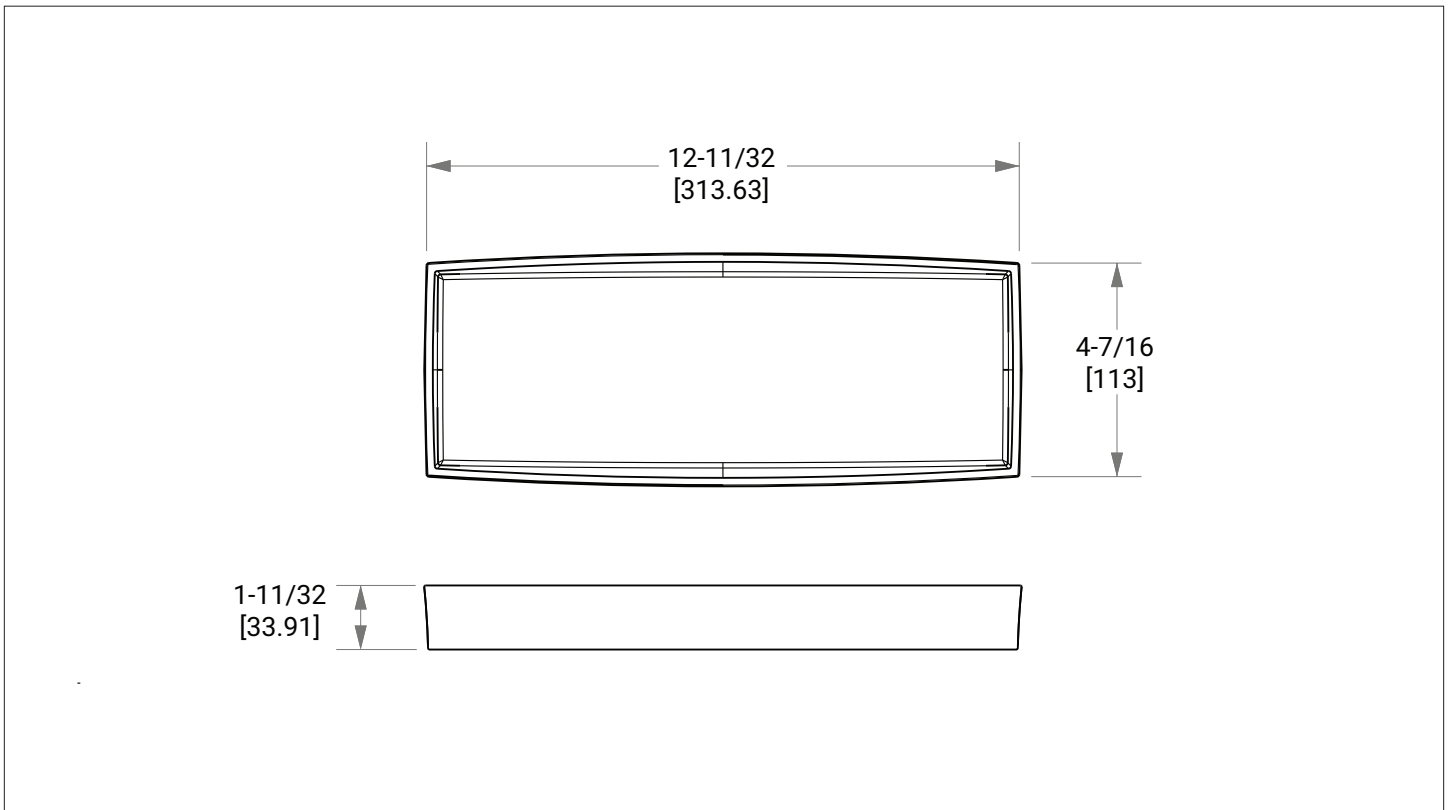

SHERLE WAGNER INTERNATIONAL

MODE CERAMIC TRAY 3380-TRAY-XXXX

PRODUCT FEATURES

- o Construction: Glazed Ceramic
- o Vitreous China
- o Tabletop use
- o Available in any color combination, contact SWI representative for details

The measurements shown are for reference only. Products and specifications shown are subject to change without notice.

Rev A