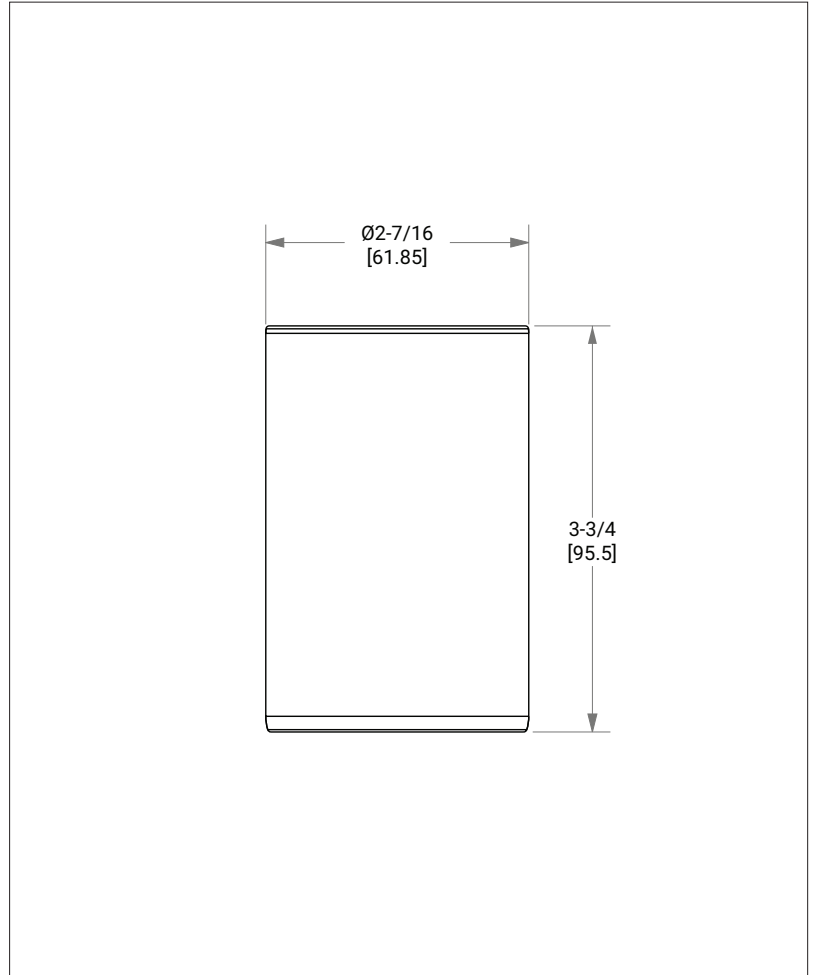

SHERLE WAGNER INTERNATIONAL

MODE CERAMIC TUMBLER 3380-TMBL-XXXX

PRODUCT FEATURES

- o Construction: Glazed Ceramic
- o Vitreous China
- o Tabletop use
- o Available in any color combination, contact SWI representative for details