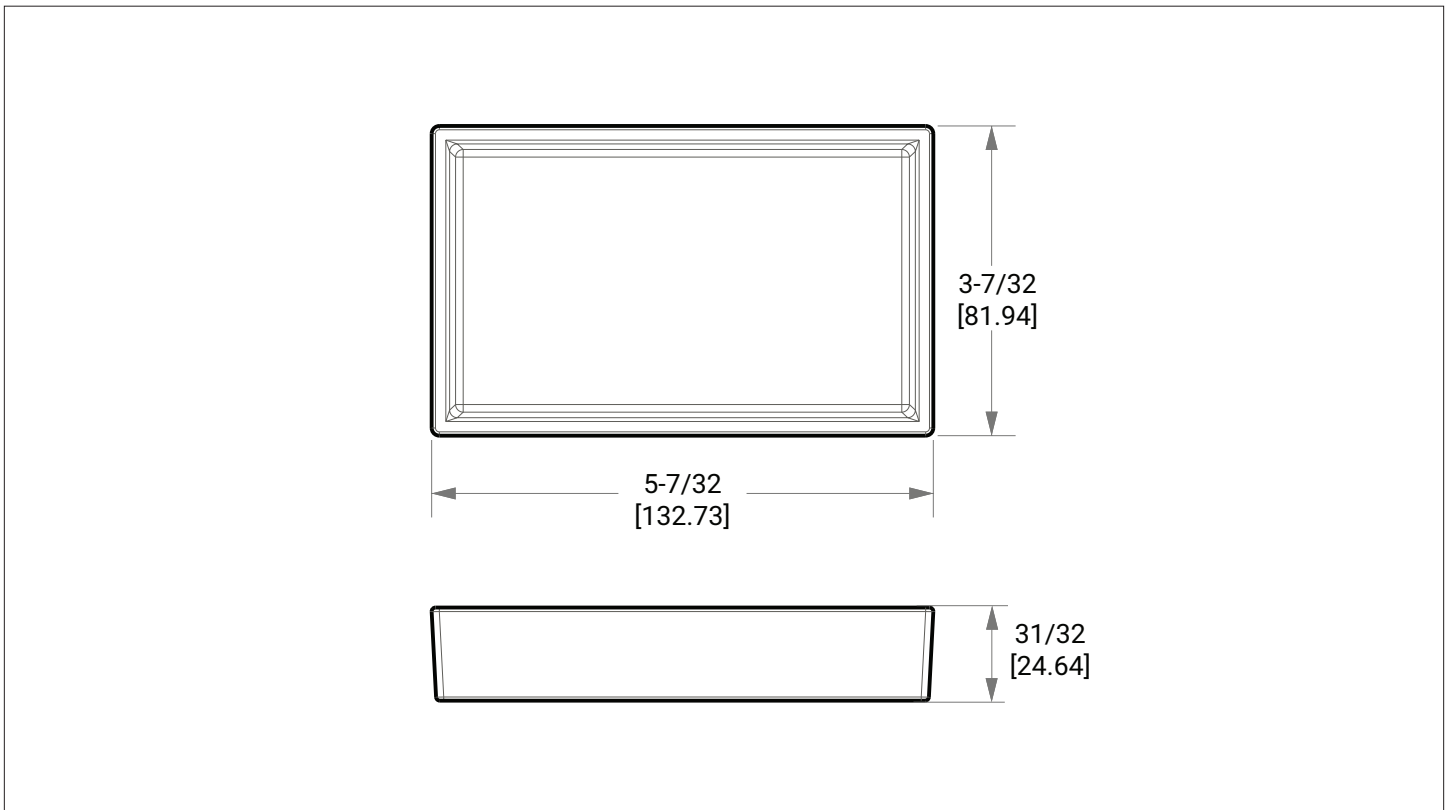

The measurements shown are for reference only. Products and specifications shown are subject to change without notice.

Rev A