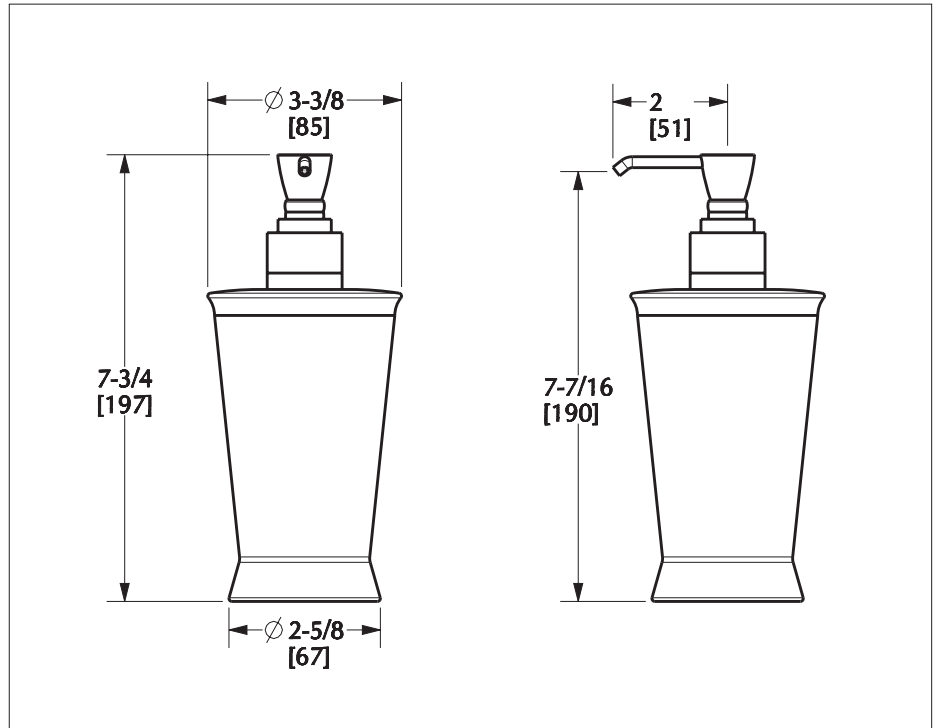

SHERLE WAGNER INTERNATIONAL

SOLID GLAZED SCALLOPED CERAMIC SOAP DISPENSER 3370-XXXX-XX
SCALLOPED CERAMIC SOAP DISPENSER 3370-XXXX-XX-XX

3370-89GA-WH-BG

PRODUCT FEATURES

- o Vitreous China
- o Available in White (WH) or Sand (SD) Finishes
- o Available in various hand painted/decorated patterns
- o Tabletop use