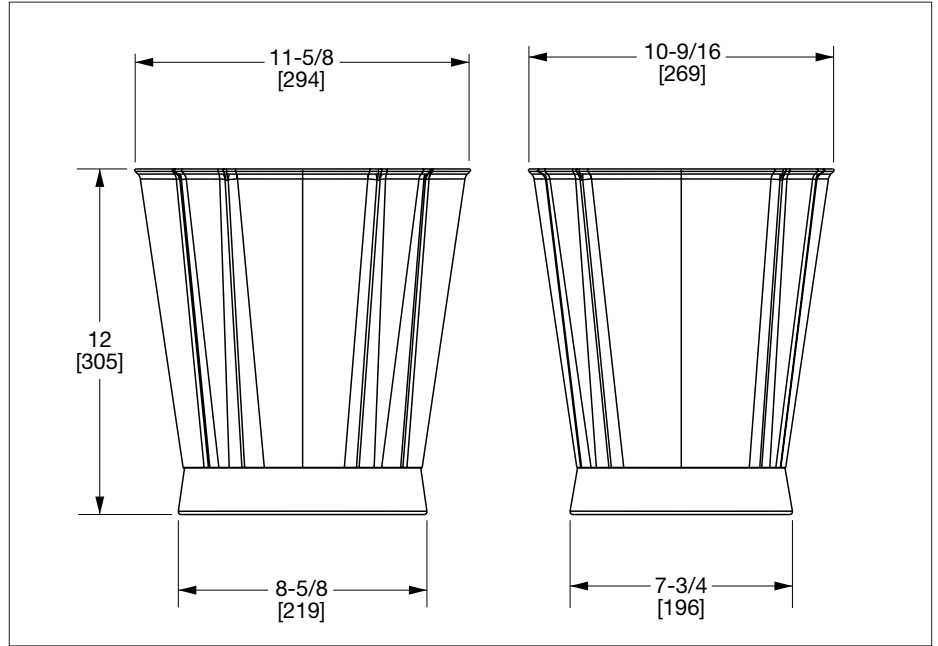

SHERLE WAGNER INTERNATIONAL

SOLID GLAZED CERAMIC WASTE BIN 3368-XXX

HAND DECORATED OR HAND PAINTED CERAMIC WASTE BIN 3368-XXXX-XX

GOLD AND PLATINUM DECORATIVE DECAL CERAMIC WASTE BIN 3368-XXXX-XXXX-XX

PRODUCT FEATURES