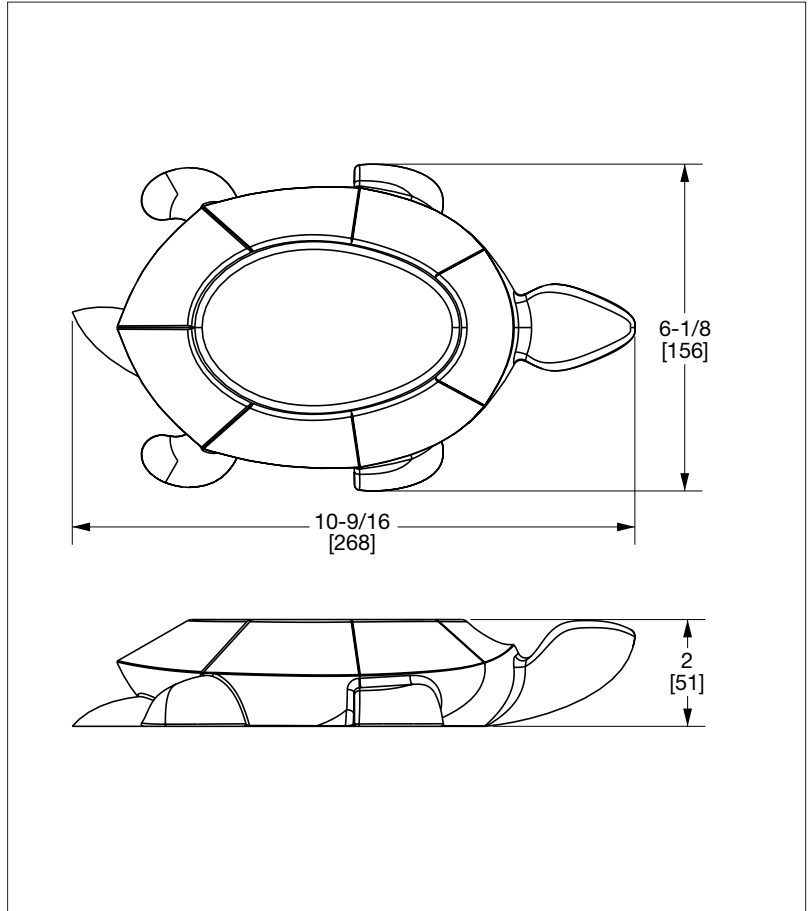

SHERLE WAGNER INTERNATIONAL

STONE TURTLE SOAP DISH 3366-XXXX

PRODUCT FEATURES

- o Available in various Onyx, Semiprecious and Marble
- o Hand carved and polished
- o Tabletop use
- o Contact sales associate for custom stone options