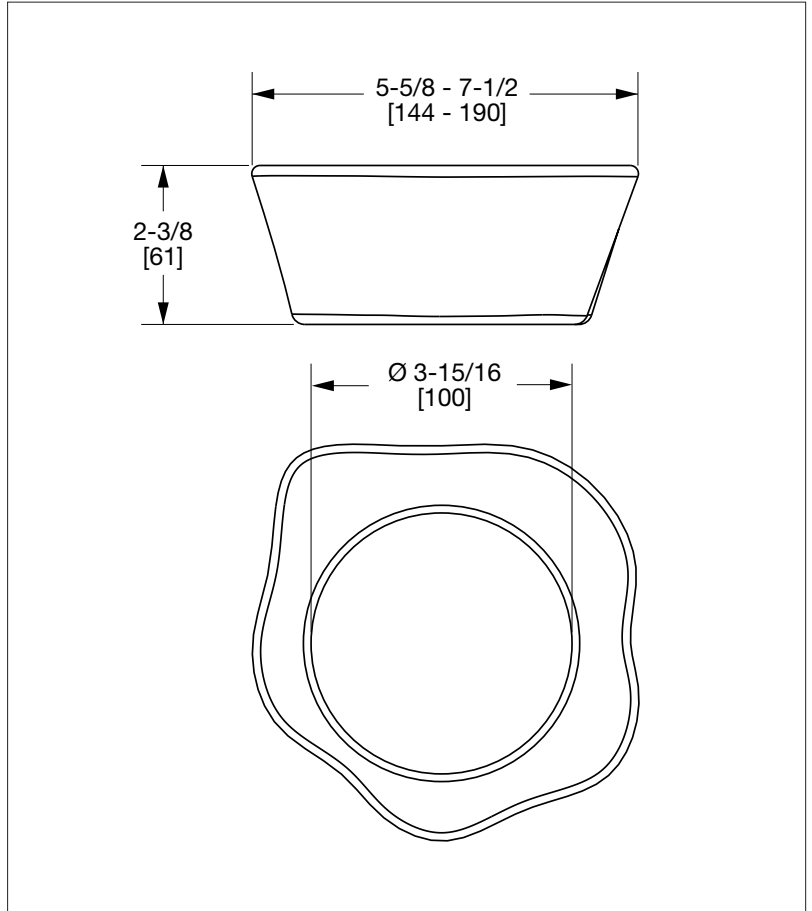

SHERLE WAGNER INTERNATIONAL

STONE FREEFORM SOAP DISH SMALL 3365-XXXX

PRODUCT FEATURES

- o Available in various Onyx, Semiprecious and Marble
- o Hand carved and polished
- o Tabletop use
- o Shape and size vary
- o Contact sales associate for custom stone options

The measurements shown are for reference only. Products and specifications shown are subject to change without notice.

Rev A