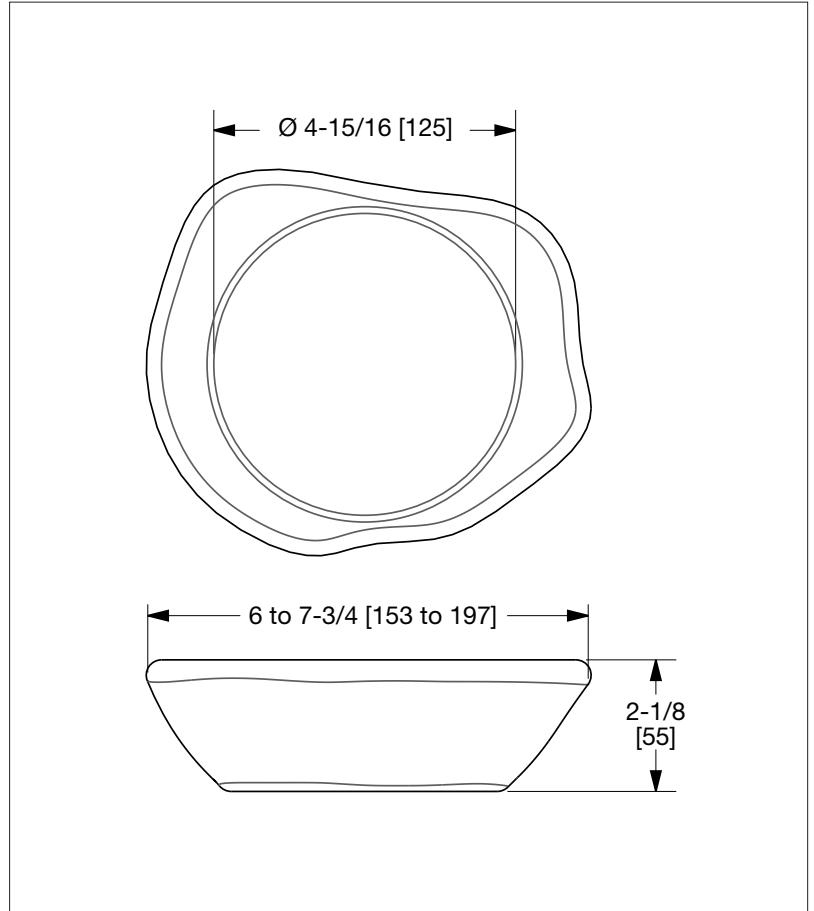

SHERLE WAGNER INTERNATIONAL

STONE FREEFORM SOAP DISH LARGE 3365-L-XXXX

PRODUCT FEATURES

- o Available in various Onyx, Semiprecious and Marble
- o Hand carved and polished
- o Tabletop use
- o Shape and size vary
- o Contact sales associate for custom stone options