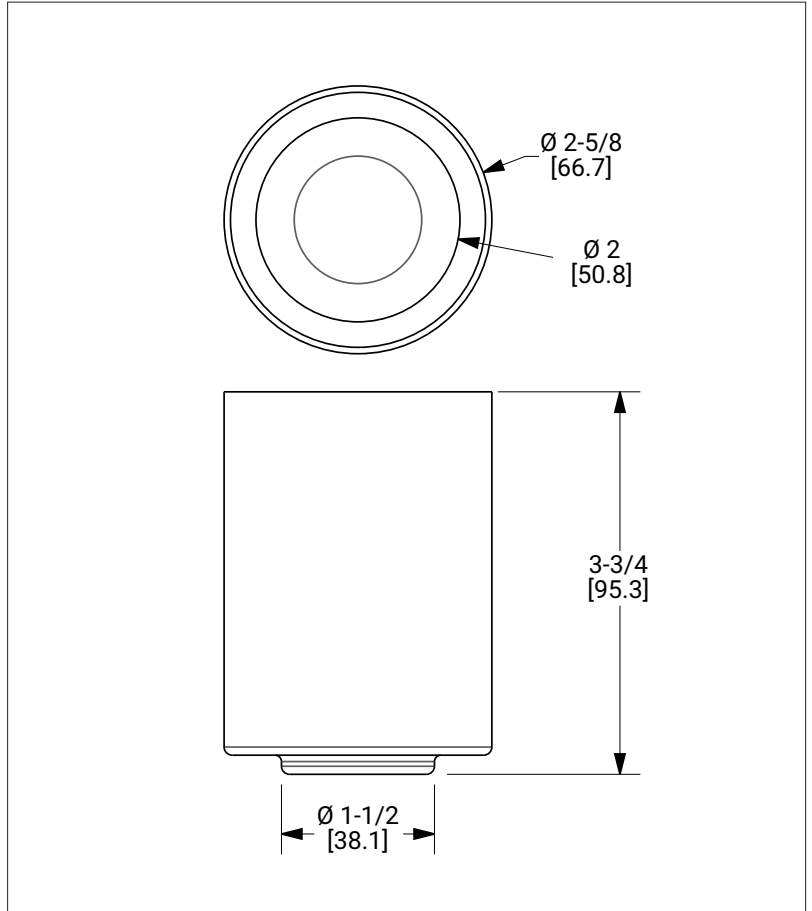

SHERLE WAGNER INTERNATIONAL

STONE TUMBLER 3351-XXXX

PRODUCT FEATURES

- o Available in various Onyx, Semiprecious and Marble
- o Hand carved and polished
- o Tabletop use
- o Contact sales associate for custom stone options